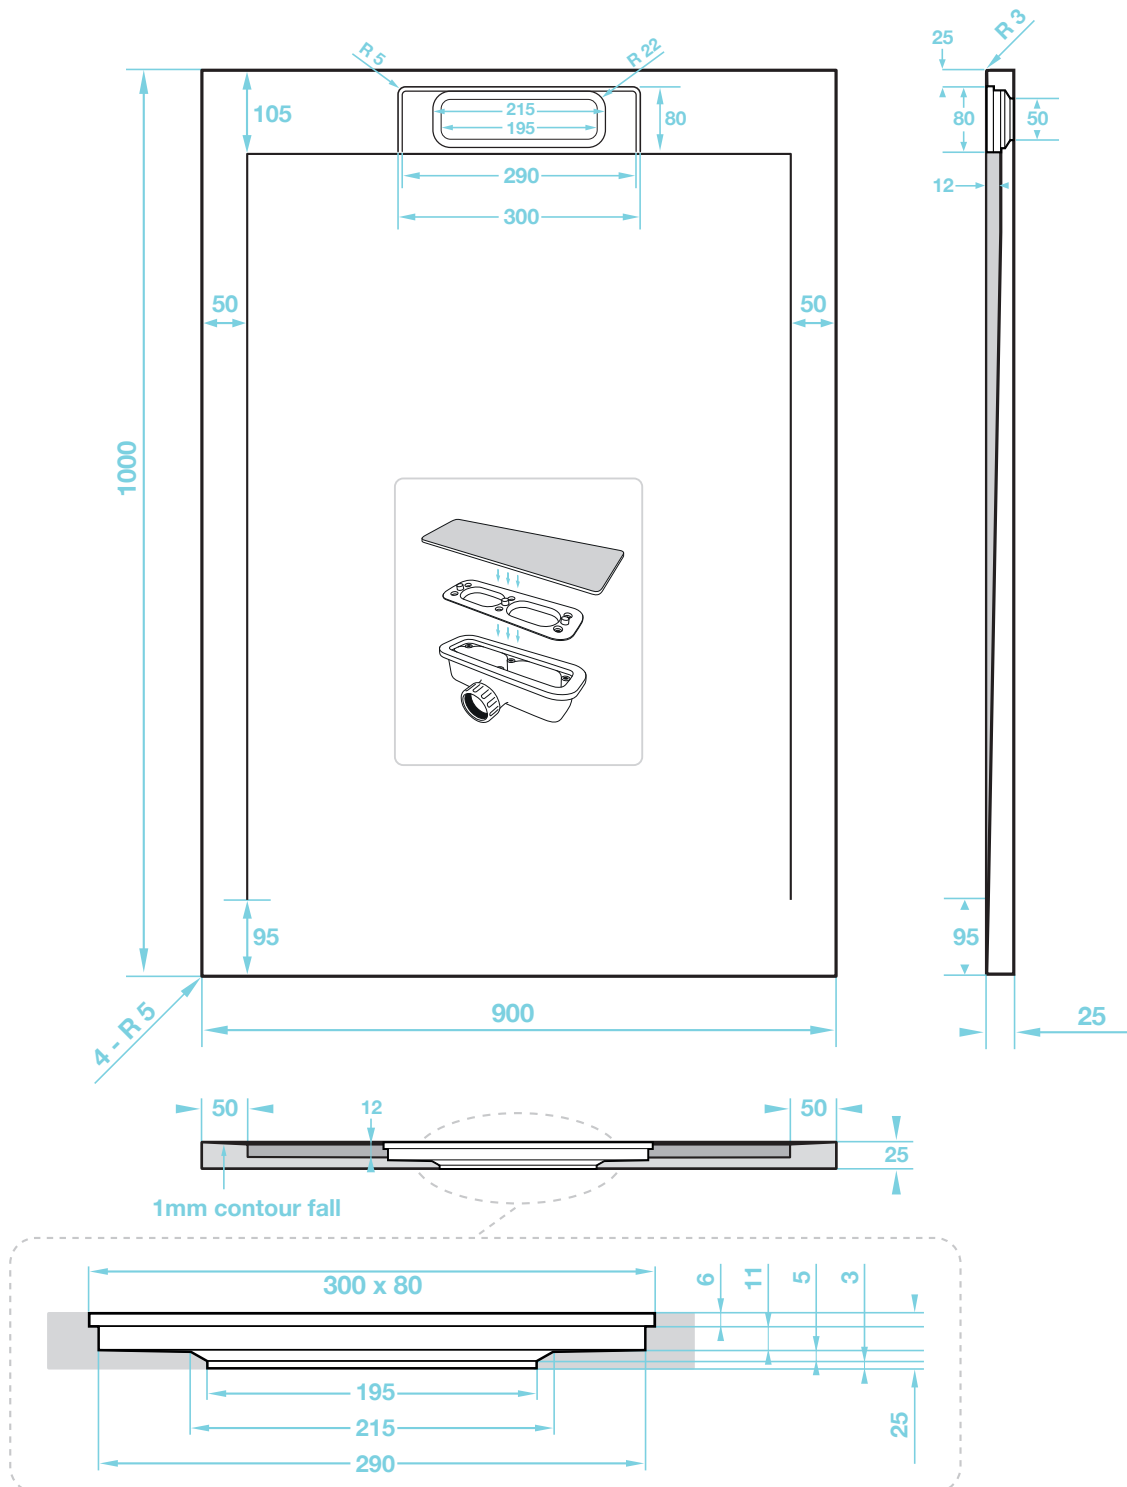

Giorgio Lux Series

Rectangle Shower Tray 1000 x 900mm

tissino

Designed to Inspire
Made to Experience

tissino

T 0345 582 8000
E info@tissino.co.uk
W tissino.co.uk

2 Lyncastle Road
Appleton Thorn
Warrington WA4 4SN