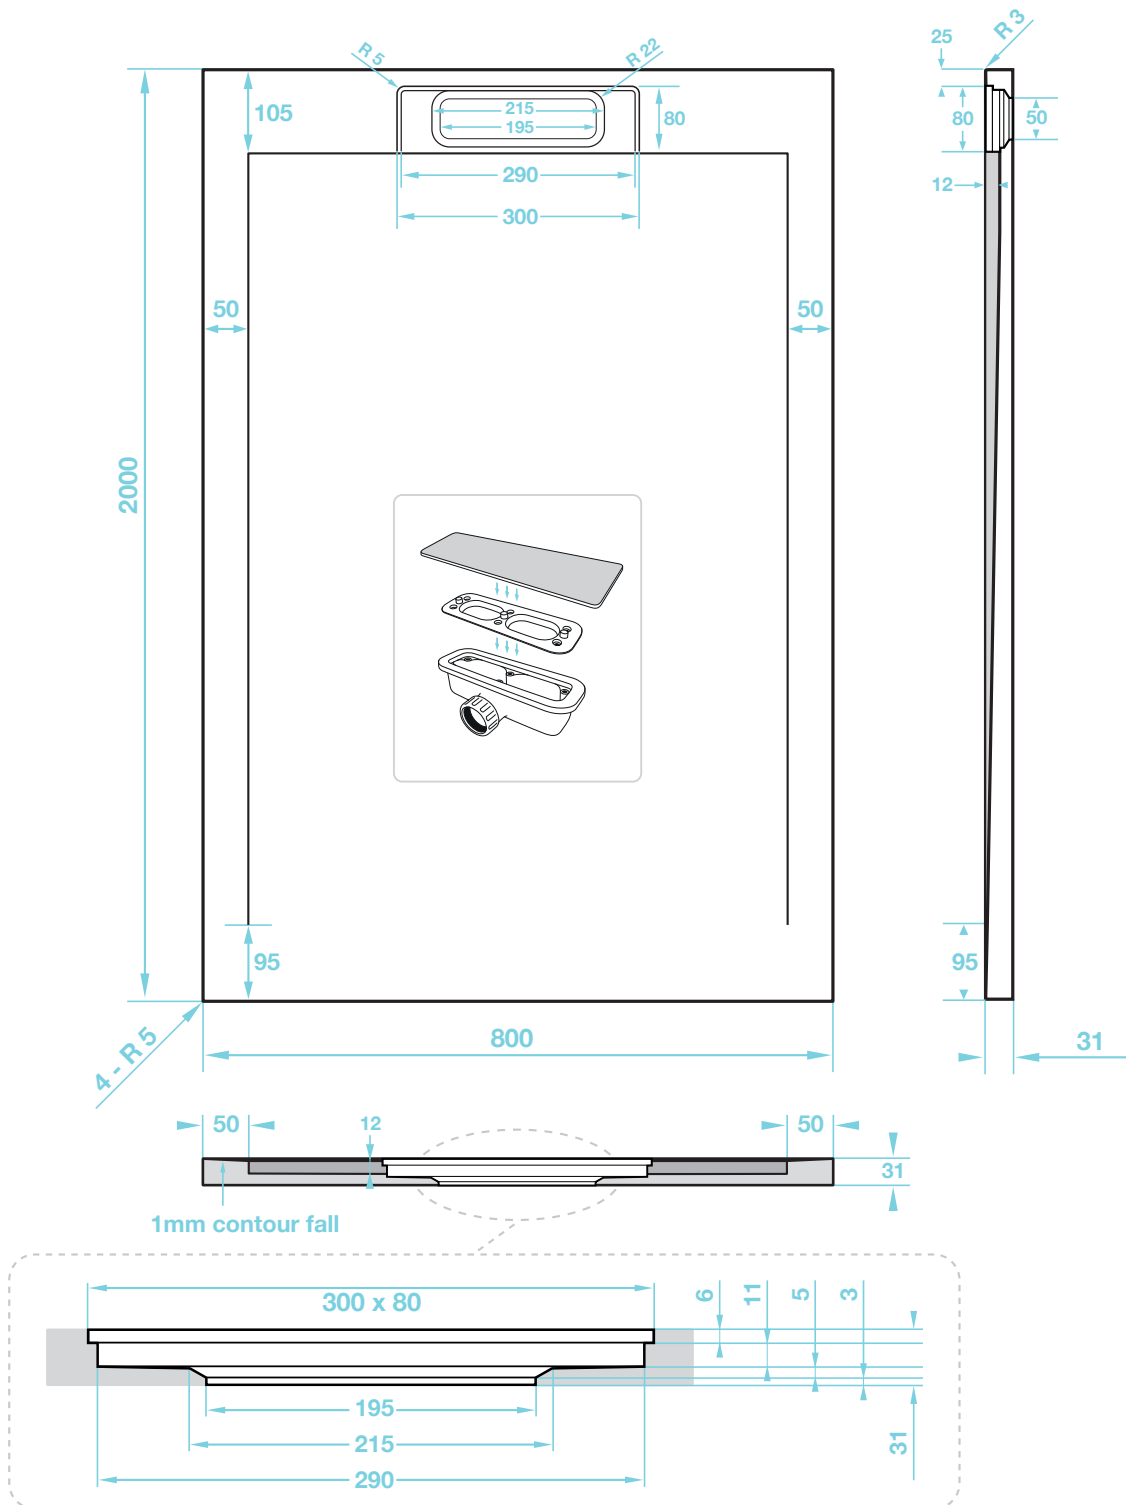

Giorgio Lux Series

Rectangle Shower Tray 2000 x 800mm

tissino

Designed to Inspire
Made to Experience

tissino

T 0345 582 8000
E info@tissino.co.uk
W tissino.co.uk

2 Lyncastle Road
Appleton Thorn
Warrington WA4 4SN