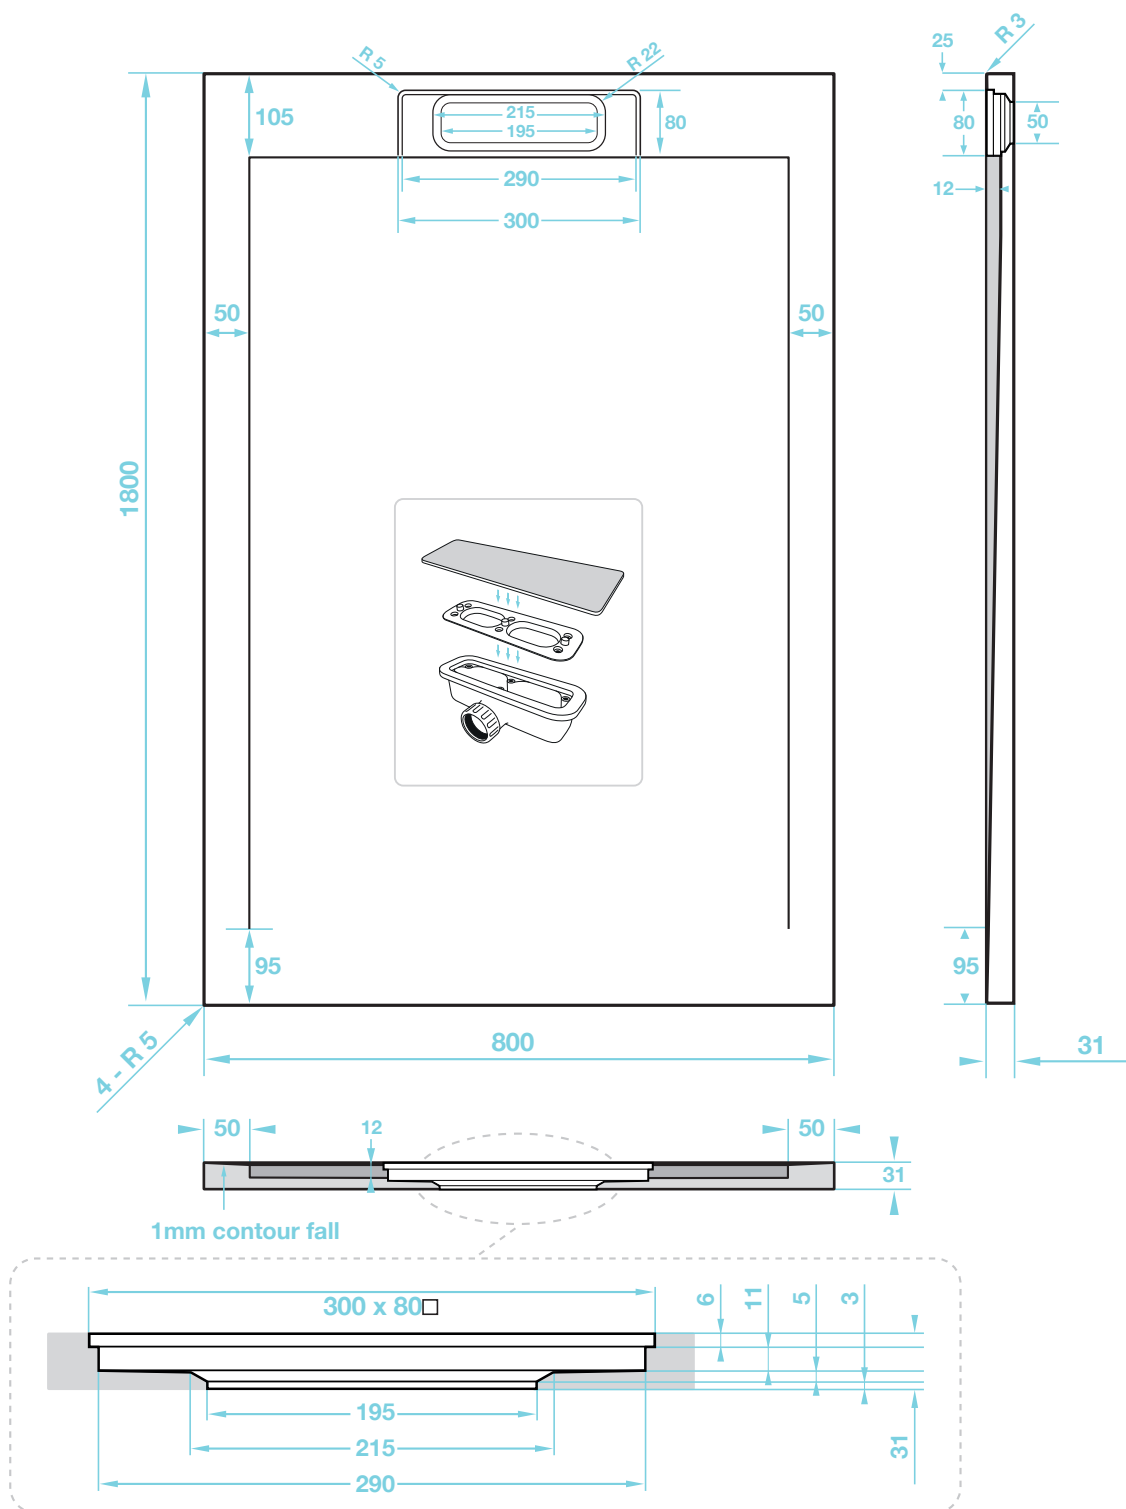

Giorgio Lux Series

Rectangle Shower Tray 1800 x 800mm

tissino

Designed to Inspire
Made to Experience

tissino

T 0345 582 8000
E info@tissino.co.uk
W tissino.co.uk

2 Lyncastle Road
Appleton Thorn
Warrington WA4 4SN

We reserve the right to
change this information
without prior notice