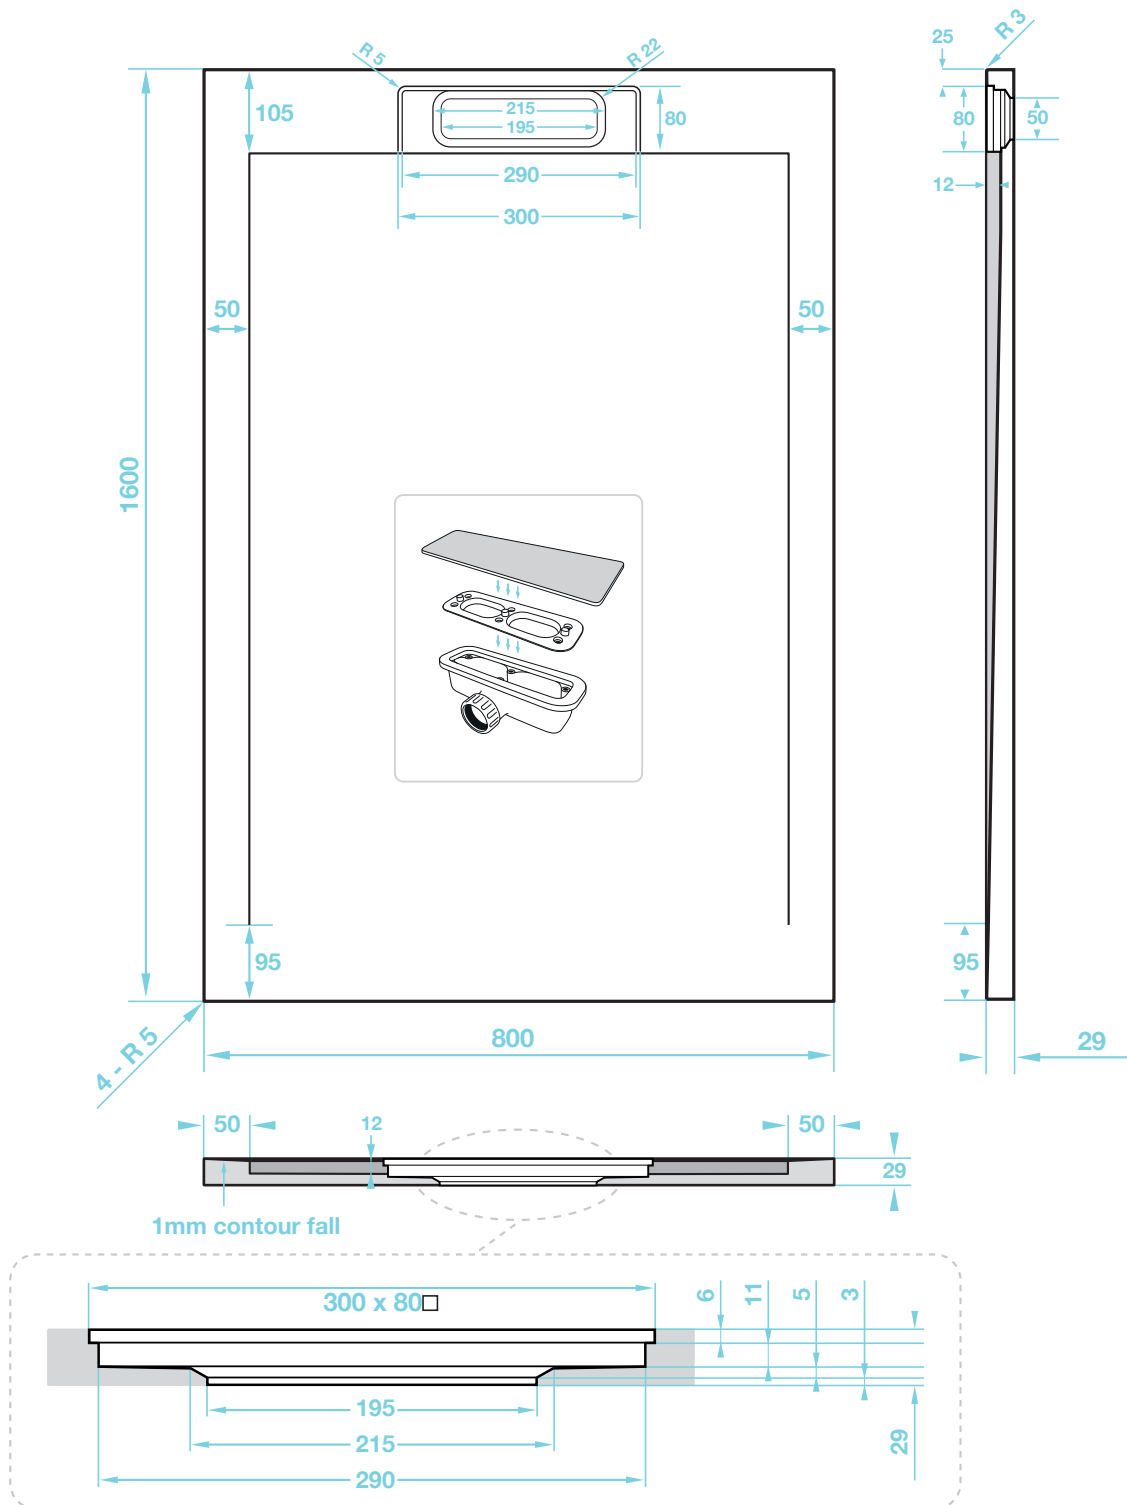

Giorgio Lux Series

Rectangle Shower Tray 1600 x 800mm

tissino

Designed to Inspire
Made to Experience

tissino

T 0345 582 8000
E info@tissino.co.uk
W tissino.co.uk

2 Lyncastle Road
Appleton Thorn
Warrington WA4 4SN

We reserve the right to
change this information
without prior notice