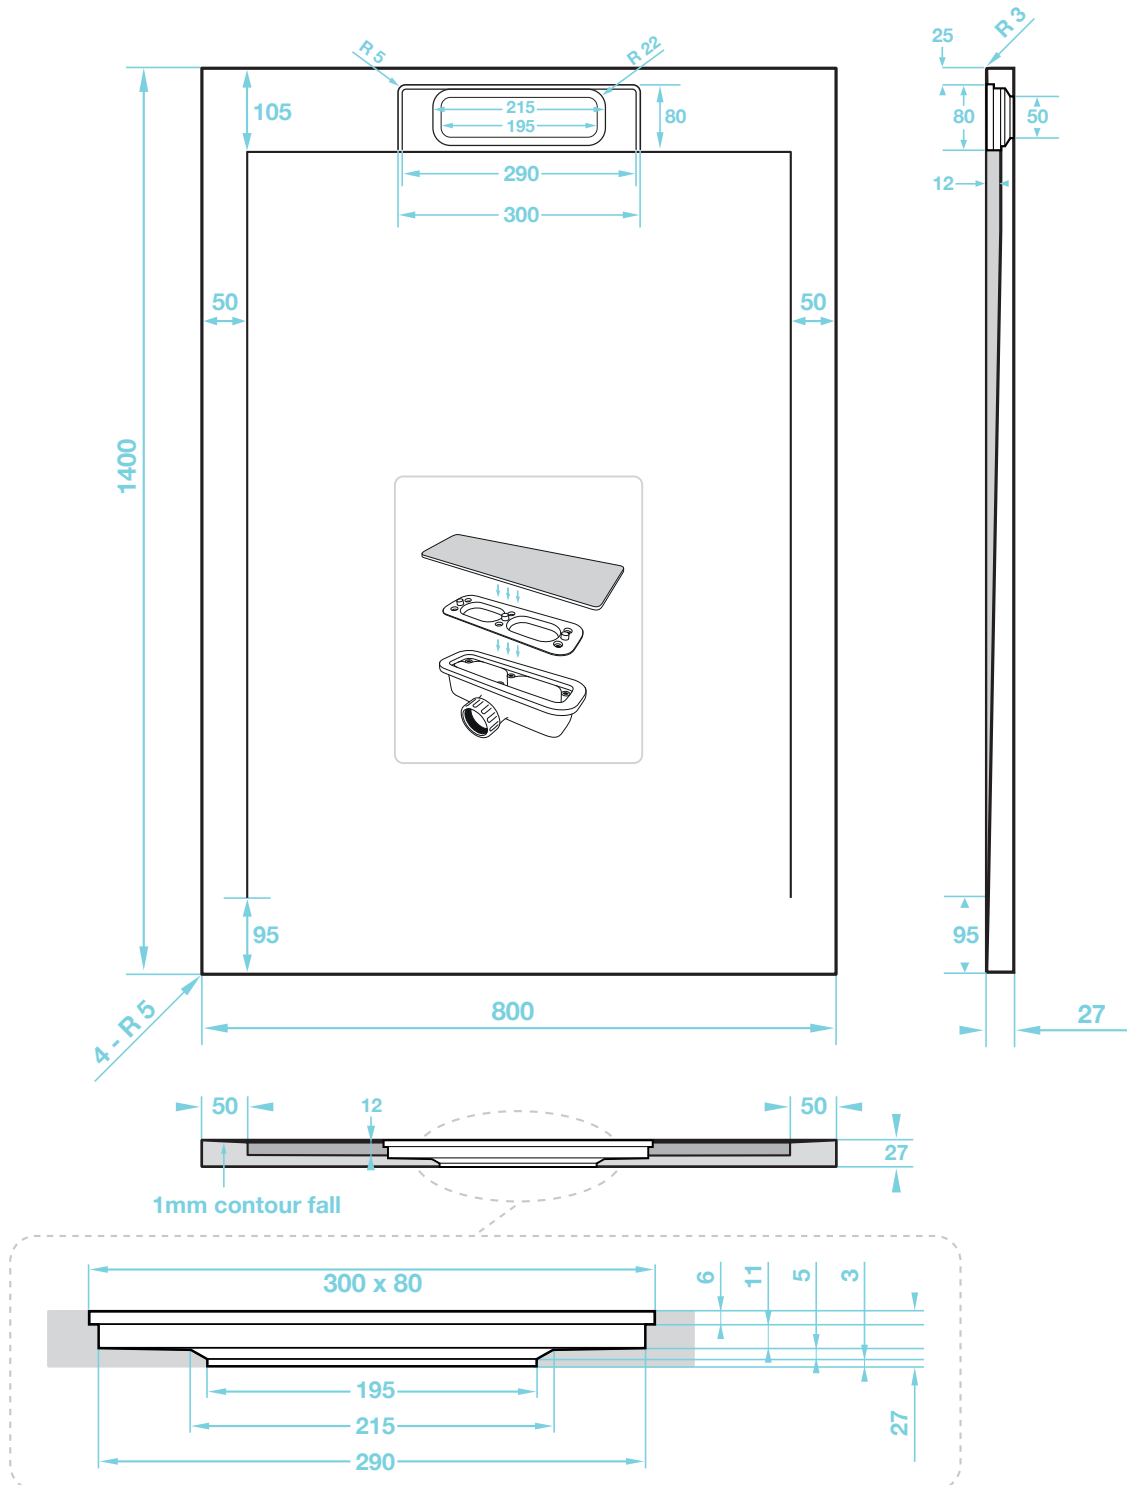

Giorgio Lux Series

Rectangle Shower Tray 1400 x 800mm

tissino

Designed to Inspire
Made to Experience

tissino

T 0345 582 8000
E info@tissino.co.uk
W tissino.co.uk

2 Lyncastle Road
Appleton Thorn
Warrington WA4 4SN