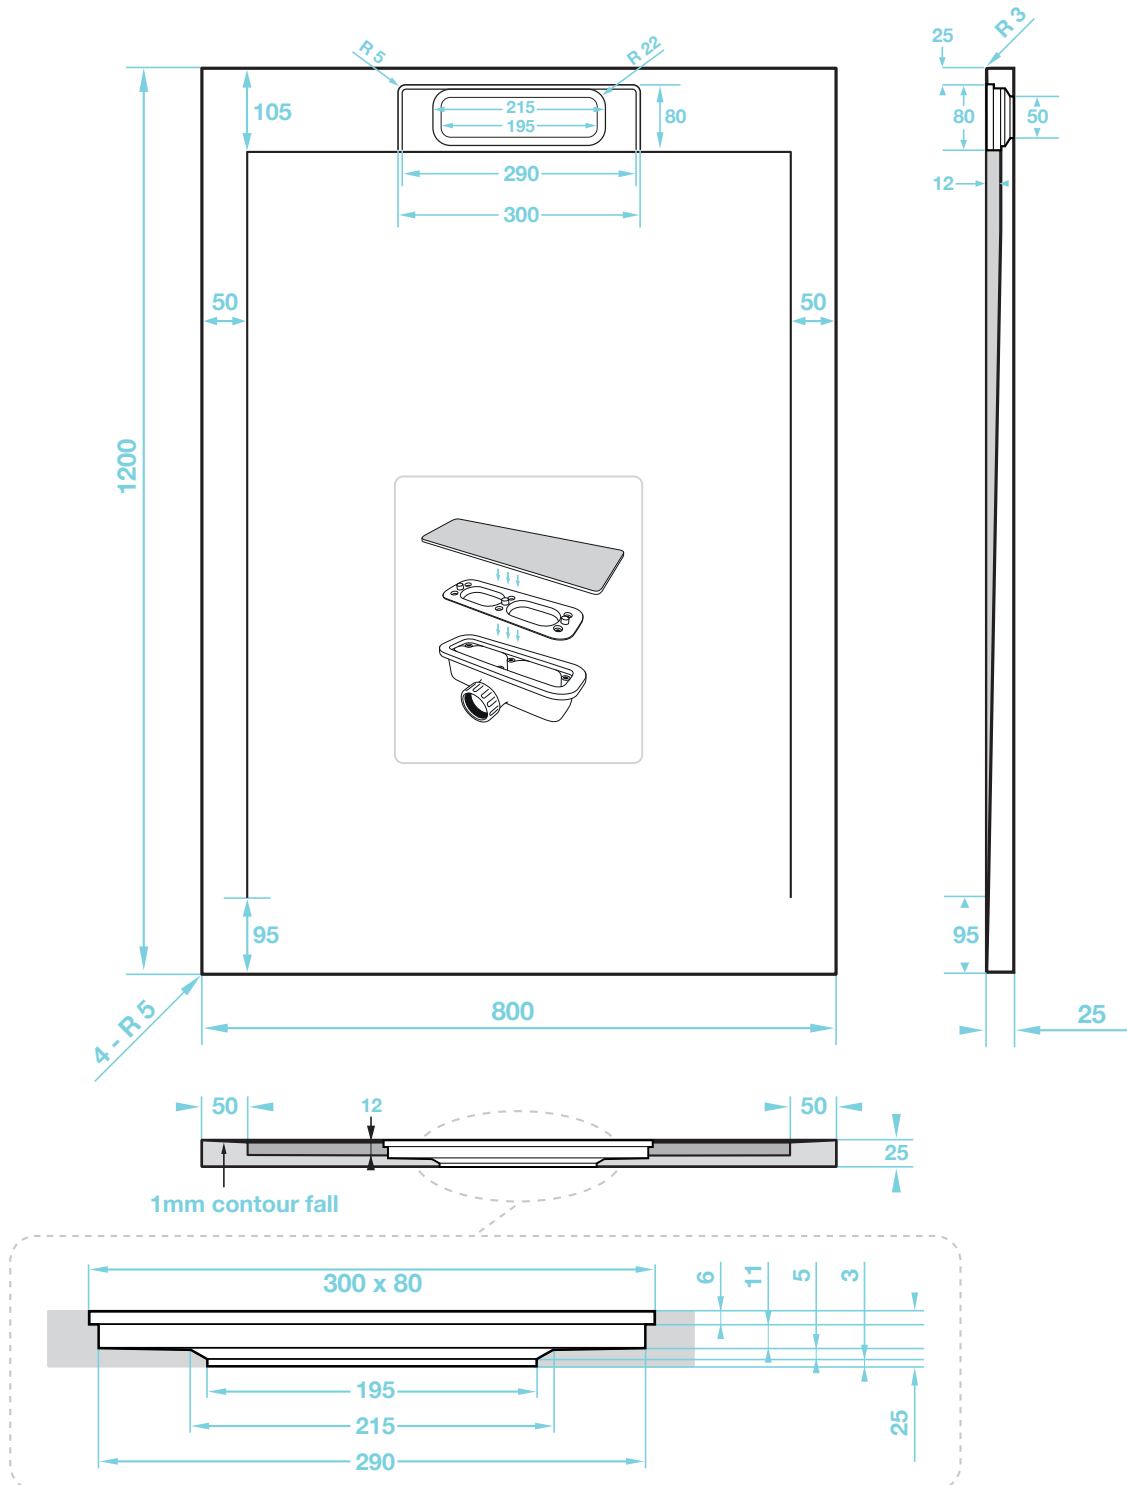

Giorgio Lux Series

Rectangle Shower Tray 1200 x 800mm

tissino

Designed to Inspire
Made to Experience

tissino

T 0345 582 8000
E info@tissino.co.uk
W tissino.co.uk

2 Lyncastle Road
Appleton Thorn
Warrington WA4 4SN

We reserve the right to
change this information
without prior notice