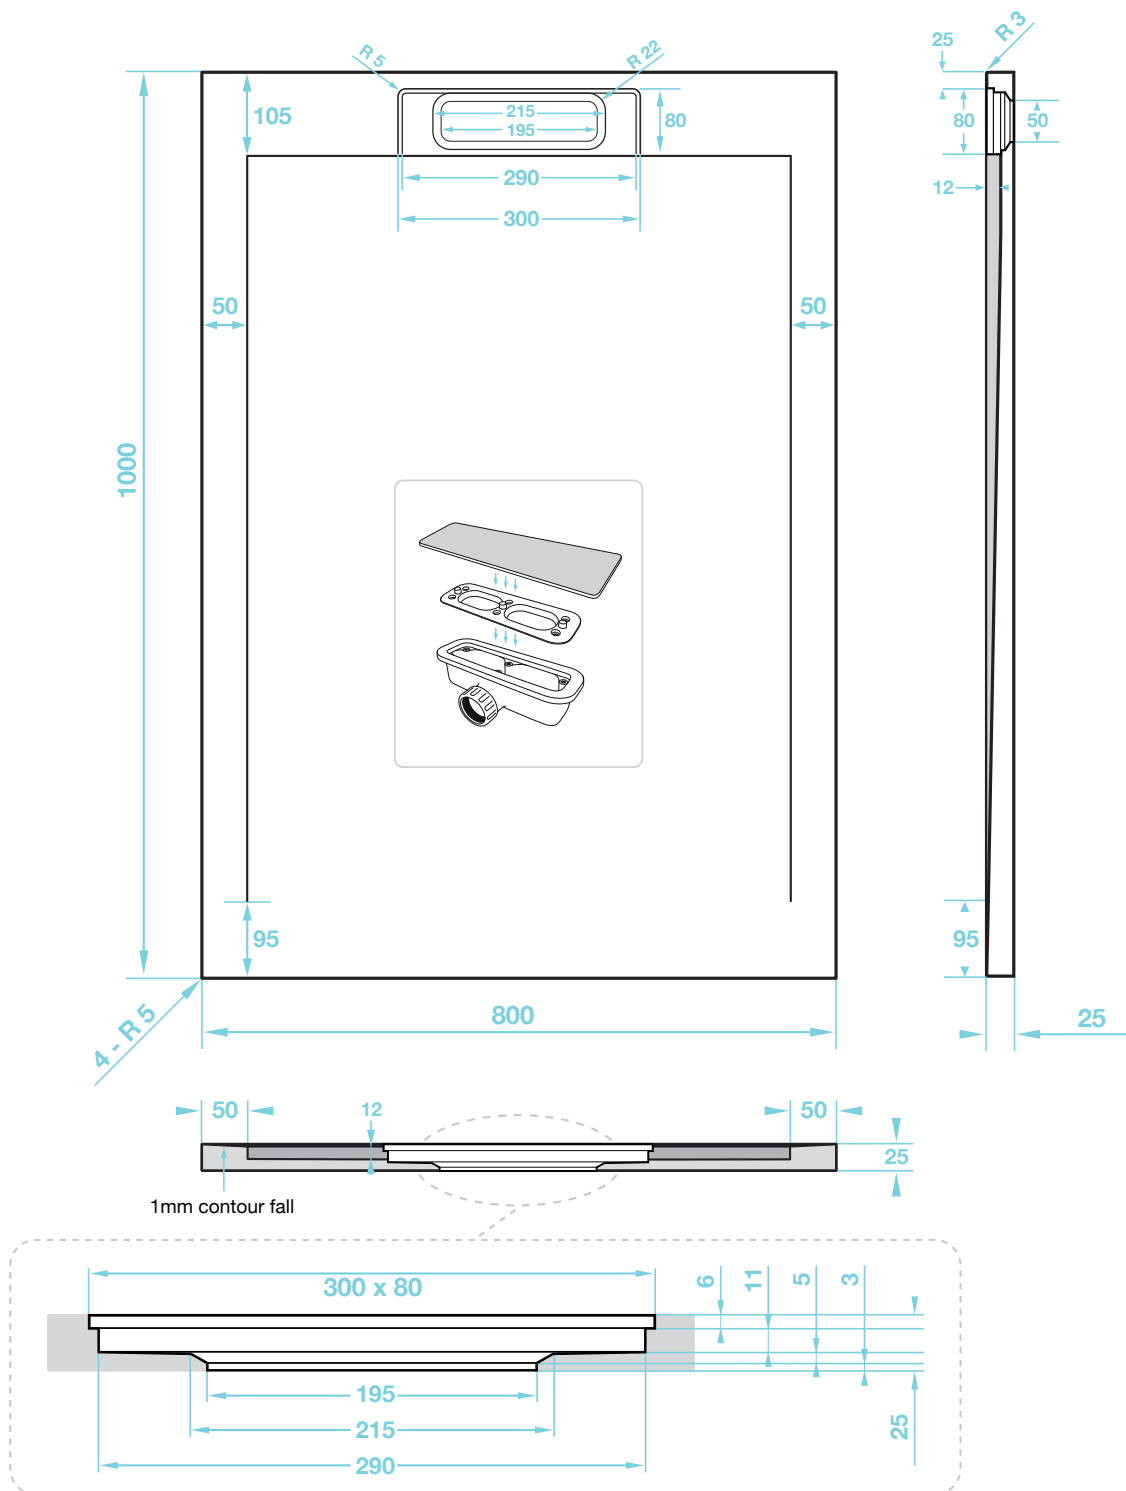

Giorgio Lux Series

Rectangle Shower Tray 1000 x 800mm

tissino

Designed to Inspire
Made to Experience

tissino

T 0345 582 8000
E info@tissino.co.uk
W tissino.co.uk

2 Lyncastle Road
Appleton Thorn
Warrington WA4 4SN