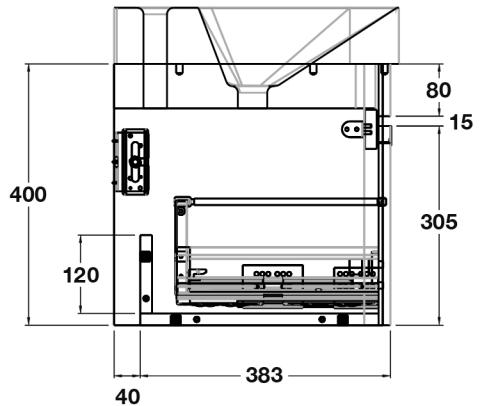

Loretto Series

570mm wall mounted basin unit

tissino

Designed to Inspire
Made to Experience

tissino

T 0345 582 8000
E info@tissino.co.uk
W tissino.co.uk

2 Lyncastle Road
Appleton Thorn
Warrington WA4 4SN