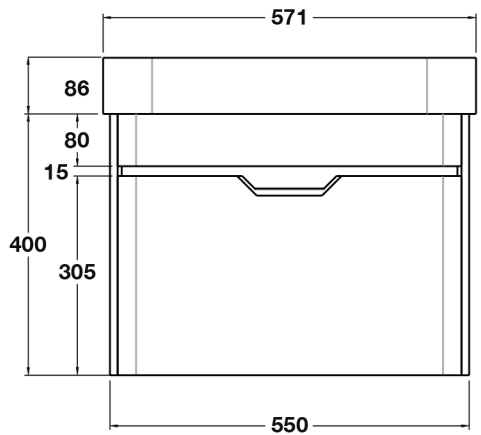

Loretto Series

570mm wall mounted basin unit

tissino

Designed to Inspire
Made to Experience

tissino

T 0345 582 8000
E info@tissino.co.uk
W tissino.co.uk

2 Lyncastle Road
Appleton Thorn
Warrington WA4 4SN