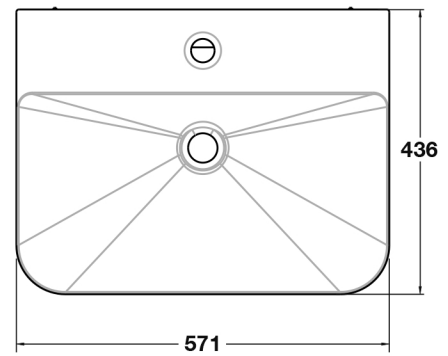

Loretto Series

570mm wall mounted basin unit

tissino

Designed to Inspire
Made to Experience

tissino

T 0345 582 8000
E info@tissino.co.uk
W tissino.co.uk

2 Lyncastle Road
Appleton Thorn
Warrington WA4 4SN