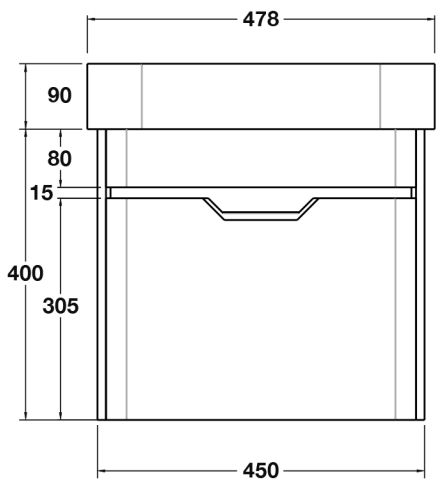

Loretto Series

480mm wall mounted basin unit

tissino

Designed to Inspire
Made to Experience

tissino

T 0345 582 8000
E info@tissino.co.uk
W tissino.co.uk

2 Lyncastle Road
Appleton Thorn
Warrington WA4 4SN