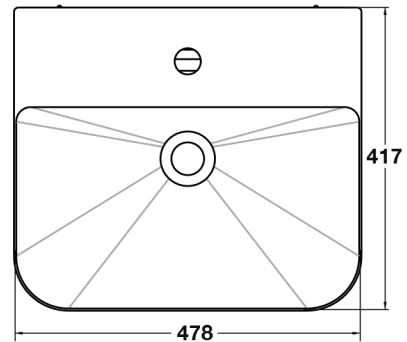

Loretto Series

480mm wall mounted basin unit

tissino

Designed to Inspire
Made to Experience

tissino

T 0345 582 8000
E info@tissino.co.uk
W tissino.co.uk

2 Lyncastle Road
Appleton Thorn
Warrington WA4 4SN