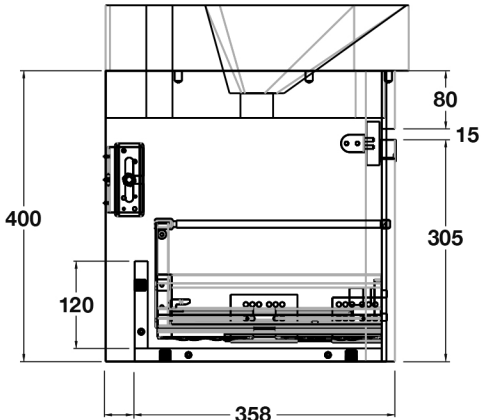

Loretto Series

480mm wall mounted basin unit

tissino

Designed to Inspire
Made to Experience

tissino

T 0345 582 8000
E info@tissino.co.uk
W tissino.co.uk

2 Lyncastle Road
Appleton Thorn
Warrington WA4 4SN