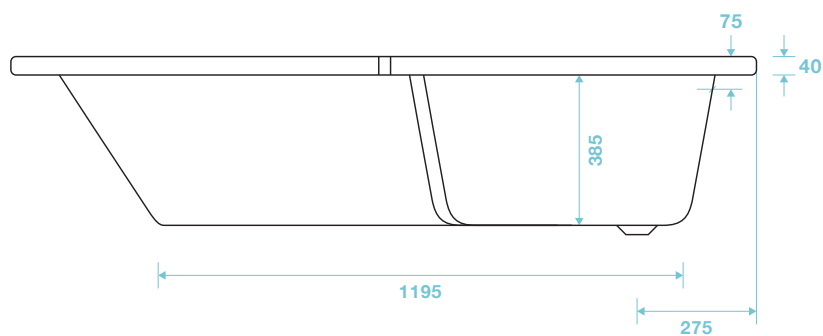

Lorenzo Series

1700 x 700-850 Showerbath

tissino

Designed to Inspire
Made to Experience

Left Hand

Right Hand

tissino

T 0345 582 8000
E info@tissino.co.uk
W tissino.co.uk