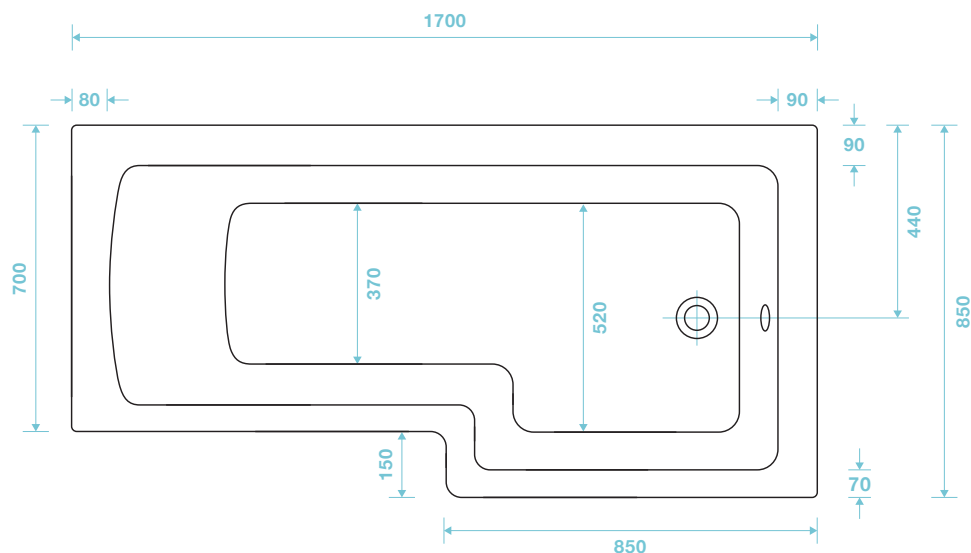

Lorenzo Series

1700 x 700-850 Showerbath

tissino

Designed to Inspire
Made to Experience

Left Hand

Right Hand

tissino

T 0345 582 8000
E info@tissino.co.uk
W tissino.co.uk