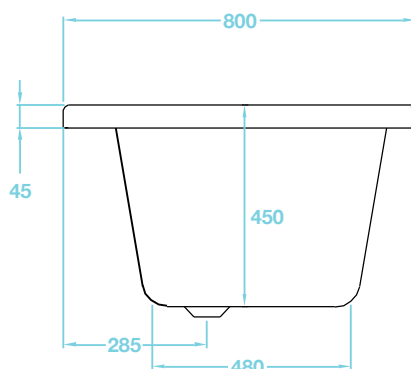

Lorenzo Series

1800 x 800 Bath - Double Ended

tissino

Designed to Inspire
Made to Experience

tissino

T 0345 582 8000
E info@tissino.co.uk
W tissino.co.uk

2 Lyncastle Road
Appleton Thorn
Warrington WA4 4SN

We reserve the right to
change this information
without prior notice