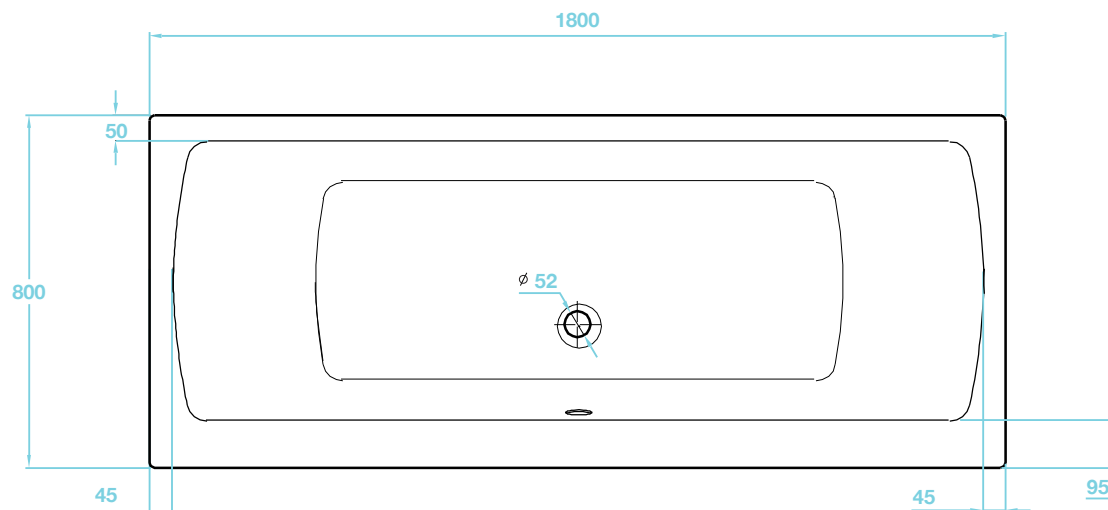

Lorenzo Series

1800 x 800 Bath - Double Ended

tissino

Designed to Inspire
Made to Experience

tissino

T 0345 582 8000
E info@tissino.co.uk
W tissino.co.uk

2 Lyncastle Road
Appleton Thorn
Warrington WA4 4SN

We reserve the right to
change this information
without prior notice