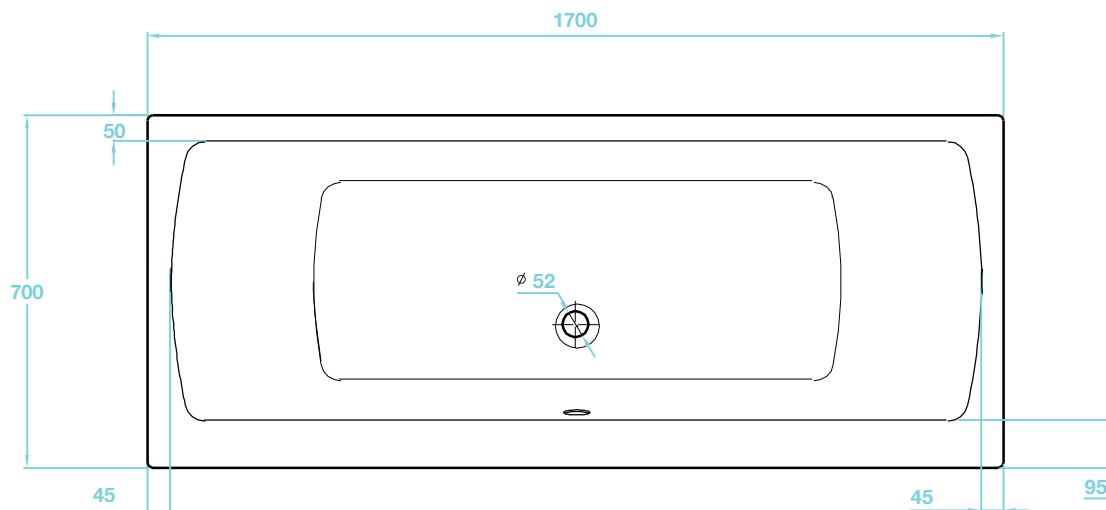

Lorenzo Series

1700 x 700 Bath - Double Ended

tissino

Designed to Inspire
Made to Experience

tissino

T 0345 582 8000
E info@tissino.co.uk
W tissino.co.uk

2 Lyncastle Road
Appleton Thorn
Warrington WA4 4SN

We reserve the right to
change this information
without prior notice