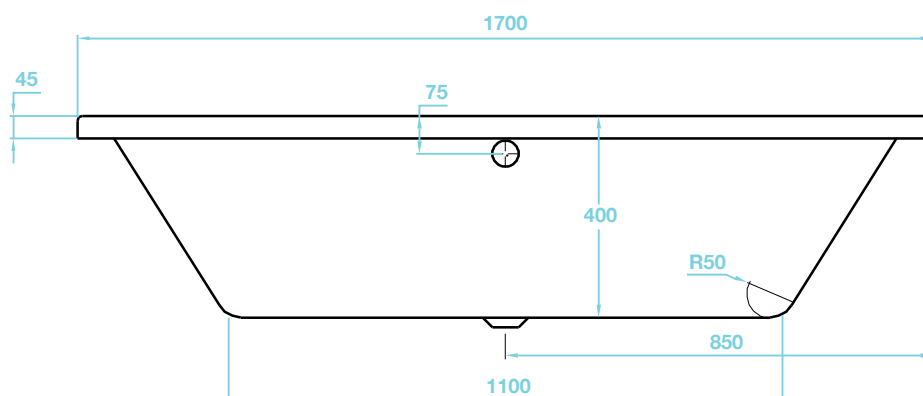

Lorenzo Series

1700 x 700 Bath - Double Ended

tissino

Designed to Inspire
Made to Experience

tissino

T 0345 582 8000
E info@tissino.co.uk
W tissino.co.uk

2 Lyncastle Road
Appleton Thorn
Warrington WA4 4SN

We reserve the right to
change this information
without prior notice