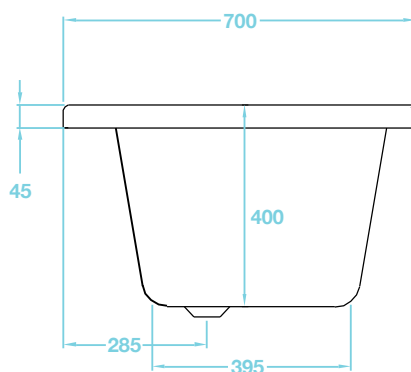

Lorenzo Series

1700 x 700 Bath - Double Ended

tissino

Designed to Inspire
Made to Experience

tissino

T 0345 582 8000
E info@tissino.co.uk
W tissino.co.uk

2 Lyncastle Road
Appleton Thorn
Warrington WA4 4SN

We reserve the right to
change this information
without prior notice