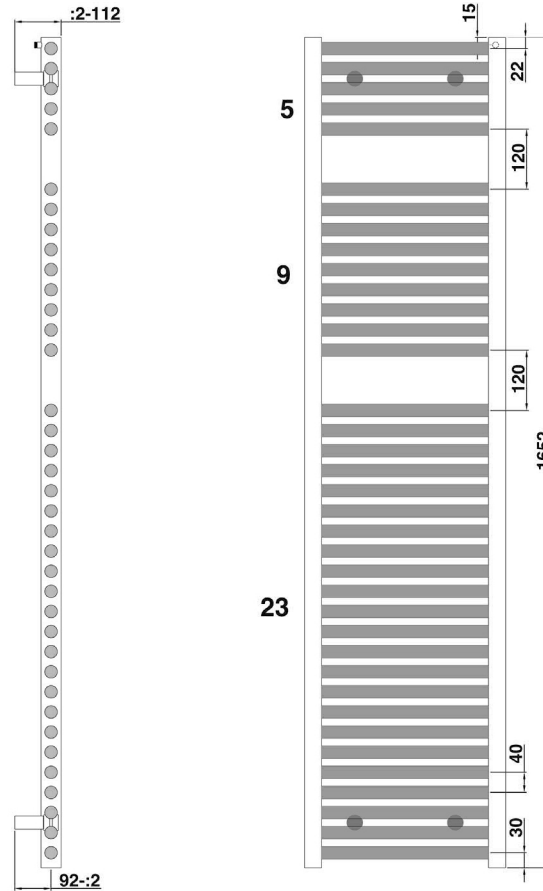

Hugo2 Series

1652 x 400mm Towel Rail

TISSINO

Designed to Inspire
Made to Experience

TISSINO

T 0345 582 8000
E info@tissino.co.uk
W tissino.co.uk

2 Lyncastle Road
Appleton Thorn
Warrington WA4 4SN

We reserve the right to
change this information
without prior notice