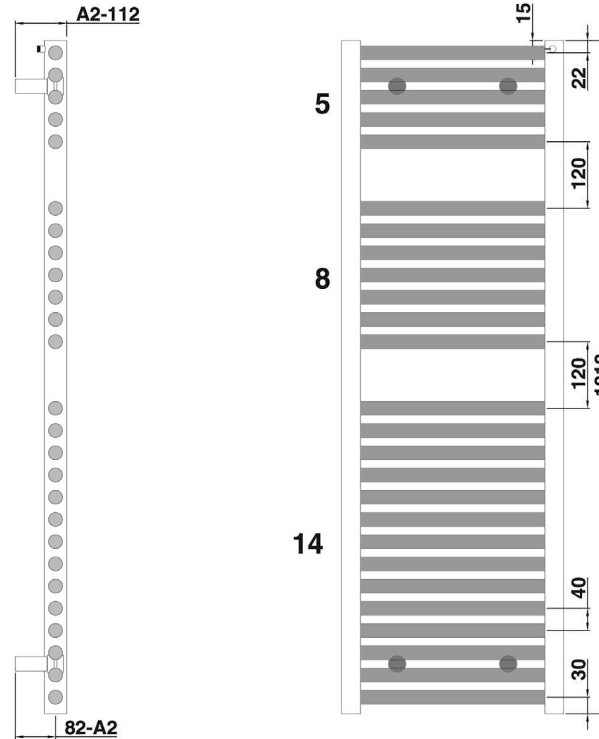

Hugo2 Series

1212 x 400mm Towel Rail

TISSINO

Designed to Inspire
Made to Experience

TISSINO

T 0345 582 8000
E info@tissino.co.uk
W tissino.co.uk

2 Lyncastle Road
Appleton Thorn
Warrington WA4 4SN

We reserve the right to
change this information
without prior notice