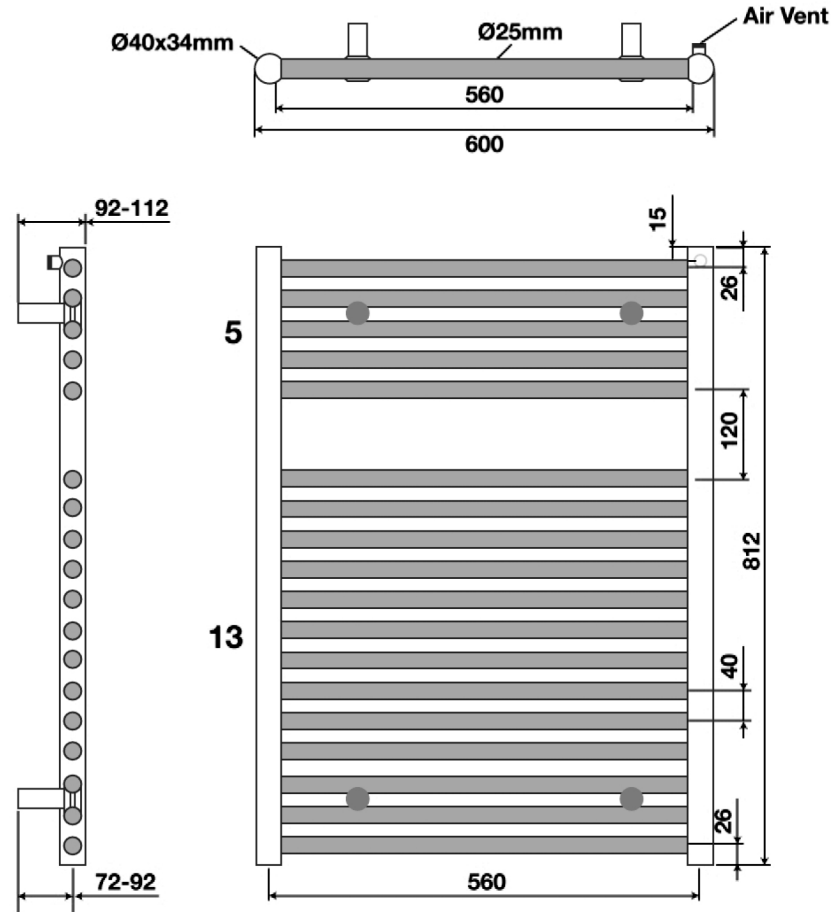

Hugo2 Series

812 x 600mm Towel Rail

TISSINO

Designed to Inspire
Made to Experience

TISSINO

T 0345 582 8000
E info@tissino.co.uk
W tissino.co.uk

2 Lyncastle Road
Appleton Thorn
Warrington WA4 4SN

We reserve the right to
change this information
without prior notice