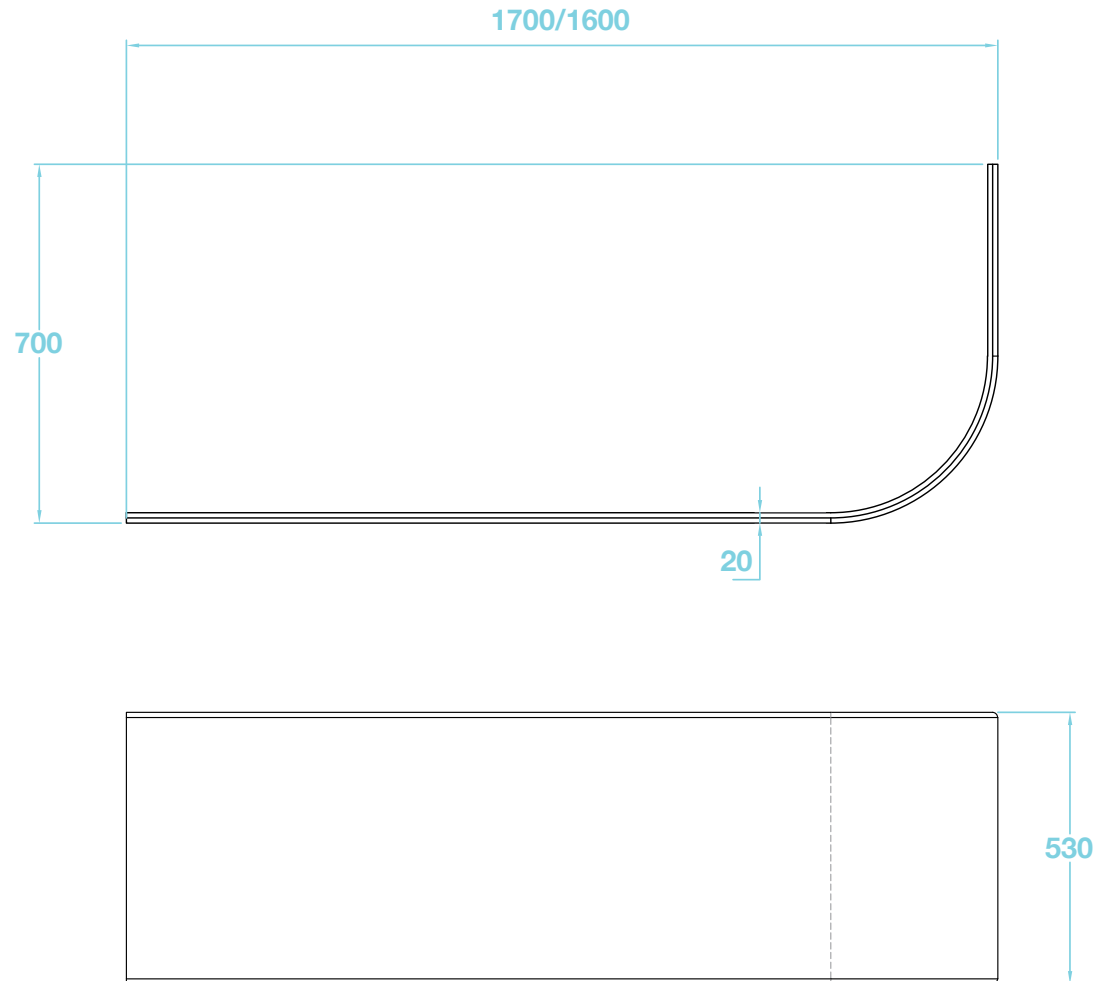

Angelo Series

Angelo Bath Panel

1600mm TAN-308

1700mm TAN-307

TISSINO

Designed to Inspire
Made to Experience

TISSINO

T 0345 582 8000
E info@tissino.co.uk
W tissino.co.uk