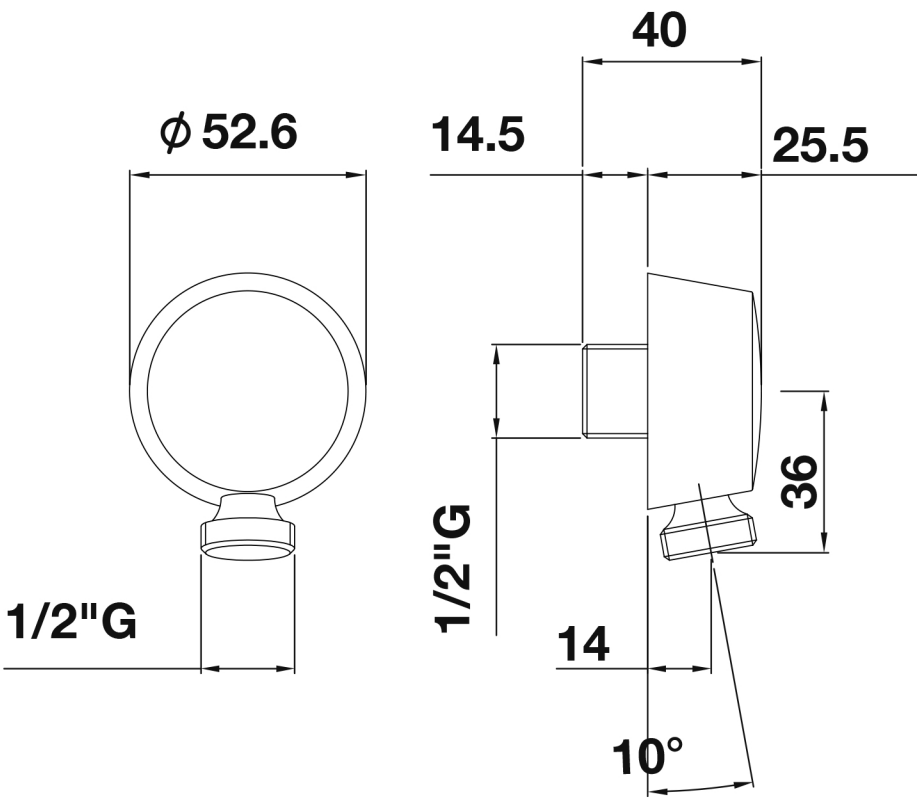

Parina Series

TISSINO

Designed to Inspire
Made to Experience

Outlet Elbow

Chrome TPR-503-CP
Matt Black TPR-503-MN

TISSINO

T 0345 582 8000
E info@tissino.co.uk
W tissino.co.uk

2 Lyncastle Road
Appleton Thorn
Warrington WA4 4SN