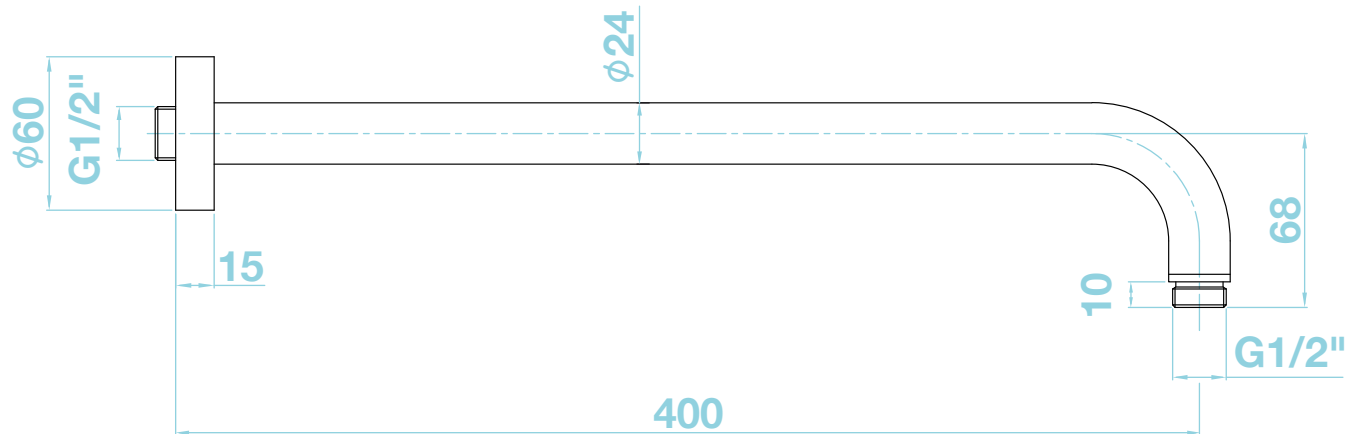

Parina Series

Shower Arm

Chrome TPR-303-CP
Matt Black TPR-303-MN

TISSINO

Designed to Inspire
Made to Experience

TISSINO

T 0345 582 8000
E info@tissino.co.uk
W tissino.co.uk

2 Lyncastle Road
Appleton Thorn
Warrington WA4 4SN