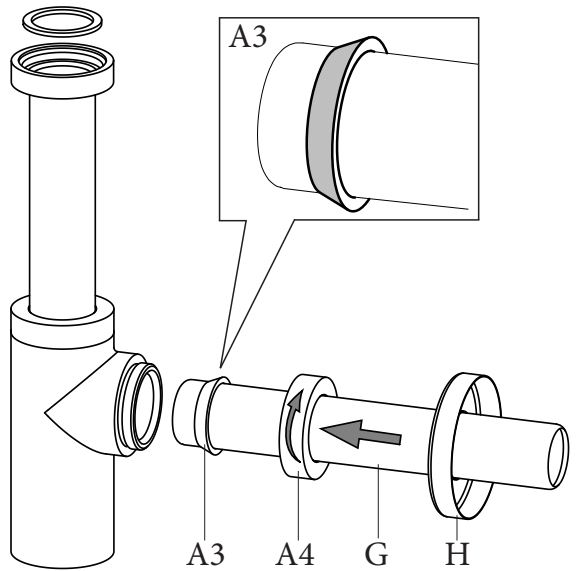

## Parina Bottle Trap

- TPR-106-CP - Chrome
- TPR-106-SF - Steel Finish
- TPR-106-BC - Black Chrome
- TPR-106-MN - Matt Black
- TPR-106-BBC - Brushed Black Chrome
- TPR-106-RG - Rose Gold
- TPR-106-WG - White Gold
- TPR-106-HG - Honey Gold
- TPR-106-BHG - Brushed Honey Gold

Parina Brassware  
Parina Rubinetti

**TISSINO**

Designed to Inspire  
Made to Experience

**1**

**2**

3

4

5