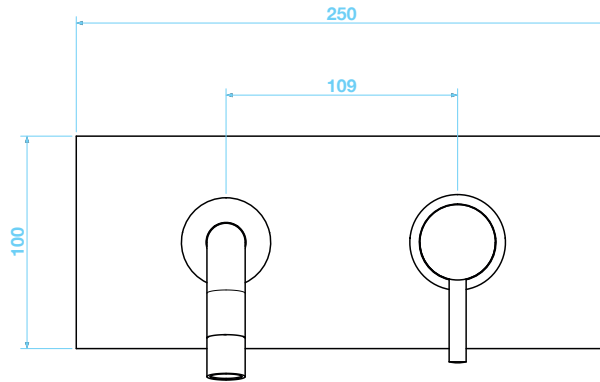

Parina Series

Concealed Basin Mixer

Chrome TPR-103
Matt Black TPR-103-MN

TISSINO

Designed to Inspire
Made to Experience

TISSINO

T 0345 582 8000
E info@tissino.co.uk
W tissino.co.uk

2 Lyncastle Road
Appleton Thorn
Warrington WA4 4SN