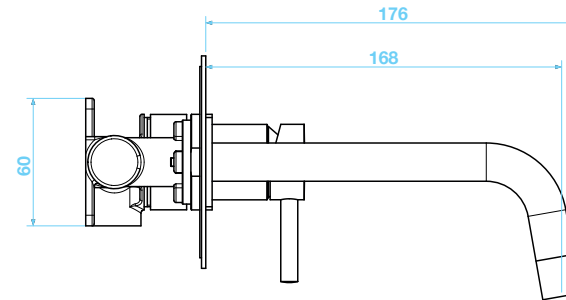

Parina Series

Concealed Basin Mixer

Chrome TPR-103
Matt Black TPR-103-MN

TISSINO

Designed to Inspire
Made to Experience

TISSINO

T 0345 582 8000
E info@tissino.co.uk
W tissino.co.uk

2 Lyncastle Road
Appleton Thorn
Warrington WA4 4SN