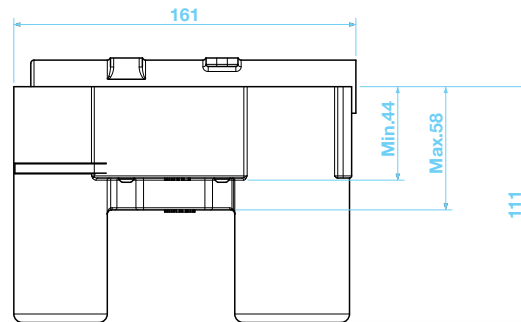

Parina Series

Concealed Basin Mixer

Chrome TPR-103
Matt Black TPR-103-MN

TISSINO

Designed to Inspire
Made to Experience

TISSINO

T 0345 582 8000
E info@tissino.co.uk
W tissino.co.uk

2 Lyncastle Road
Appleton Thorn
Warrington WA4 4SN