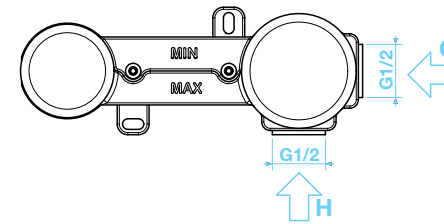

Parina Series

Concealed Basin Mixer

Chrome TPR-103
Matt Black TPR-103-MN

TISSINO

Designed to Inspire
Made to Experience

TISSINO

T 0345 582 8000
E info@tissino.co.uk
W tissino.co.uk

2 Lyncastle Road
Appleton Thorn
Warrington WA4 4SN