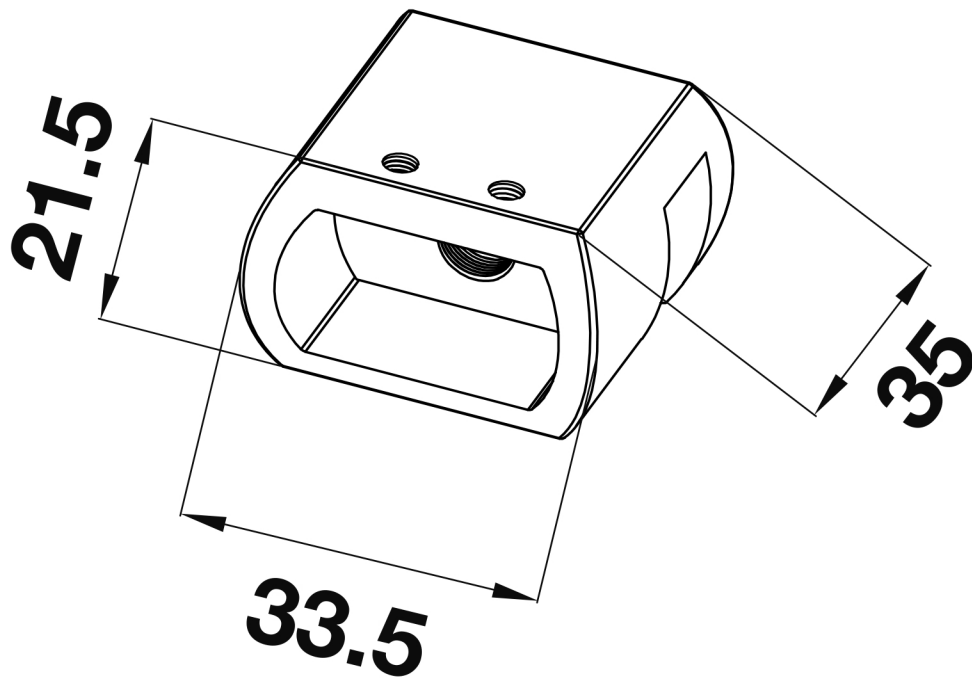

Armano Series

Glass clamp

tissino

Designed to Inspire
Made to Experience

tissino

T 0345 582 8000
E info@tissino.co.uk
W tissino.co.uk

2 Lyncastle Road
Appleton Thorn
Warrington WA4 4SN

We reserve the right to
change this information
without prior notice