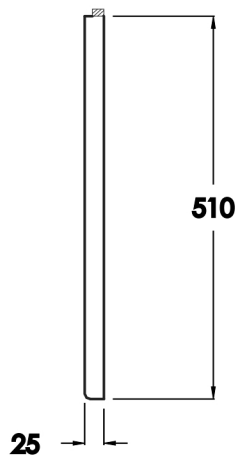

Lorenzo Series

1700 x 510 Premium Front Panel

tissino

Designed to Inspire
Made to Experience

tissino

T 0345 582 8000
E info@tissino.co.uk
W tissino.co.uk

2 Lyncastle Road
Appleton Thorn
Warrington WA4 4SN

We reserve the right to
change this information
without prior notice