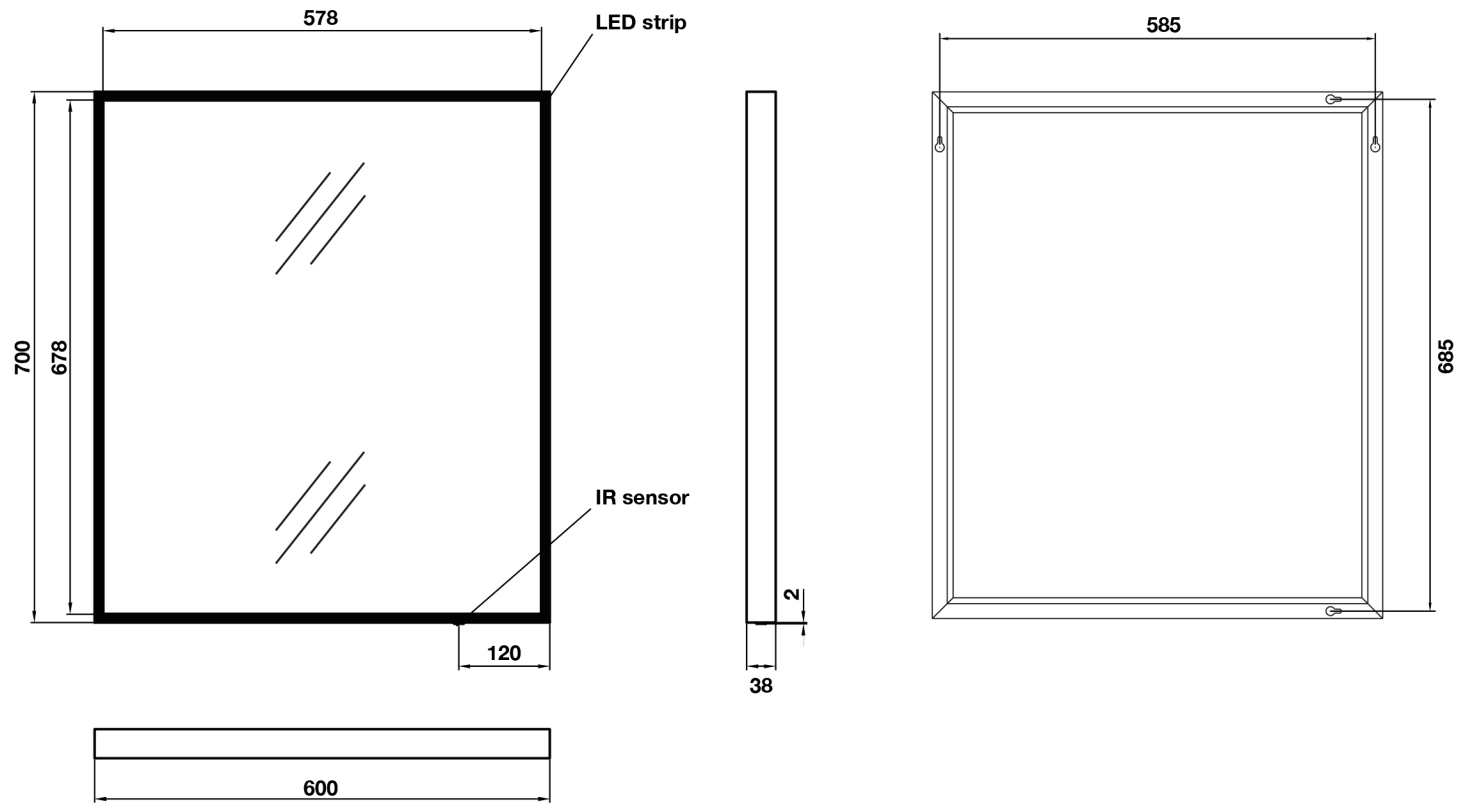

## 600mm LED Mirror

**TISSINO**

Designed to Inspire  
Made to Experience

**tissino**

T 0345 582 8000  
E info@tissino.co.uk  
W tissino.co.uk

2 Lyncastle Road  
Appleton Thorn  
Warrington WA4 4SN

We reserve the right to  
change this information  
without prior notice