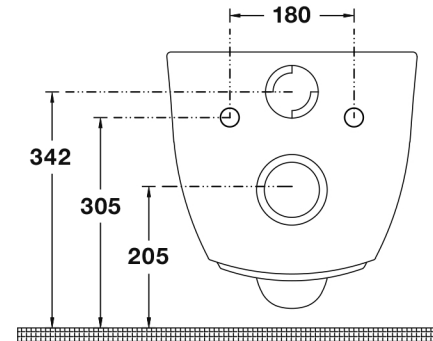

Serena Series

Wall hung pan & soft close seat

tissino

Designed to Inspire
Made to Experience

tissino

T 0345 582 8000
E info@tissino.co.uk
W tissino.co.uk

2 Lyncastle Road
Appleton Thorn
Warrington WA4 4SN

We reserve the right to
change this information
without prior notice