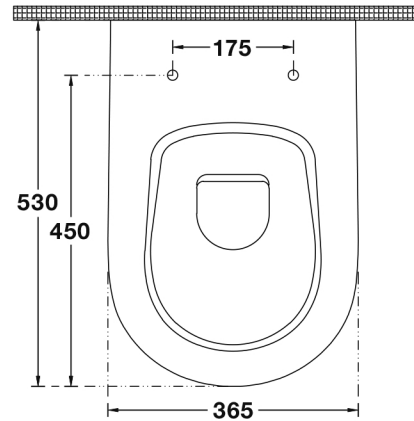

Serena Series

Wall hung pan & soft close seat

tissino

Designed to Inspire
Made to Experience

tissino

T 0345 582 8000
E info@tissino.co.uk
W tissino.co.uk

2 Lyncastle Road
Appleton Thorn
Warrington WA4 4SN

We reserve the right to
change this information
without prior notice