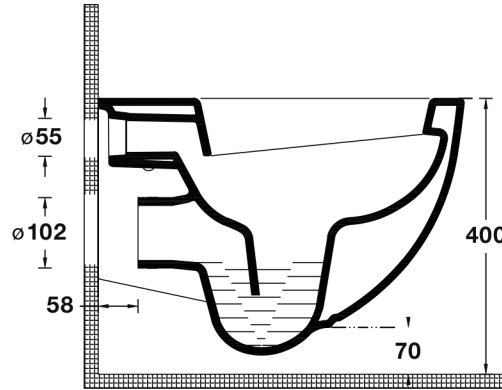

Serena Series

Wall hung pan & soft close seat

tissino

Designed to Inspire
Made to Experience

tissino

T 0345 582 8000
E info@tissino.co.uk
W tissino.co.uk

2 Lyncastle Road
Appleton Thorn
Warrington WA4 4SN

We reserve the right to
change this information
without prior notice