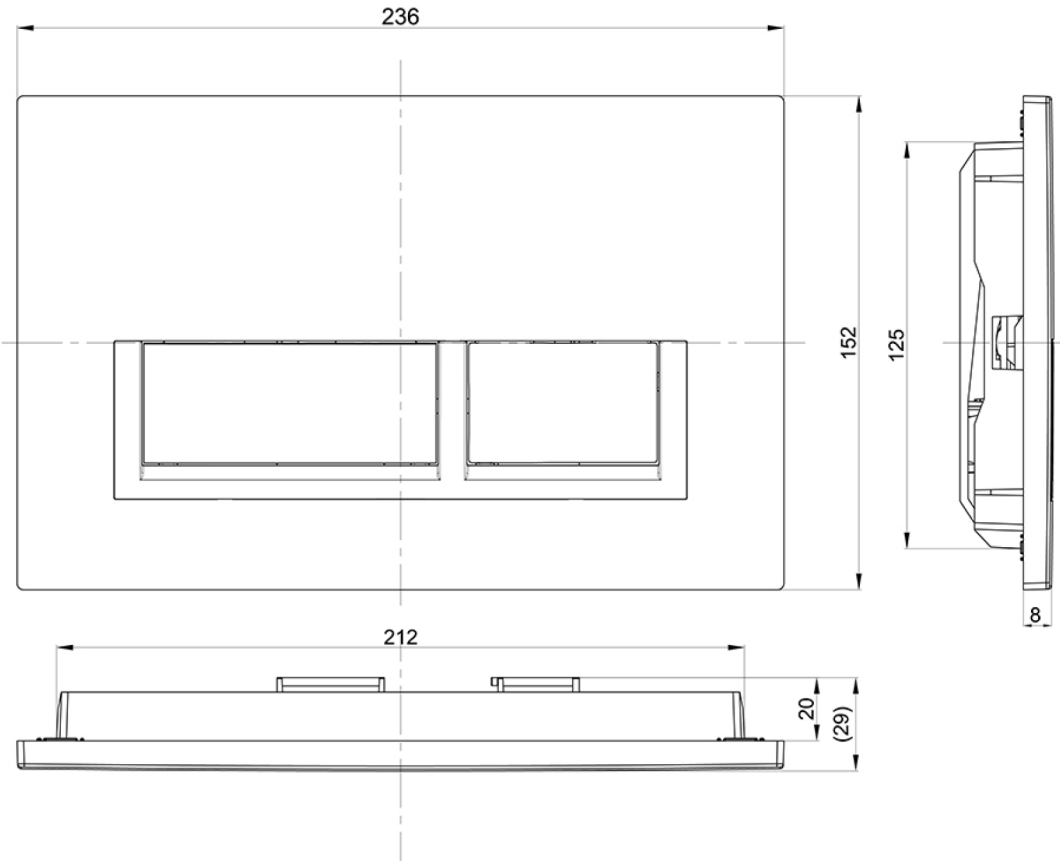

Rocco Series

Square flush plate

tissino

Designed to Inspire
Made to Experience

tissino

T 0345 582 8000
E info@tissino.co.uk
W tissino.co.uk

2 Lyncastle Road
Appleton Thorn
Warrington WA4 4SN

We reserve the right to
change this information
without prior notice