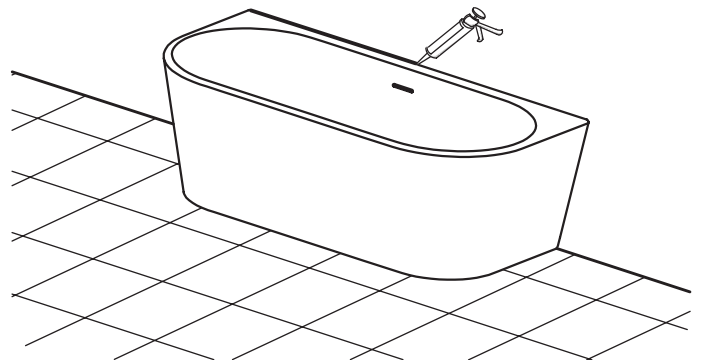

Installation Instructions TAN-310

Angelo D 1700 x 800 Twin-skinned Acrylic Bath

Step 1

Step 2

Step 3

Step 4

tissino

T 0345 582 8000
E info@tissino.co.uk
W tissino.co.uk