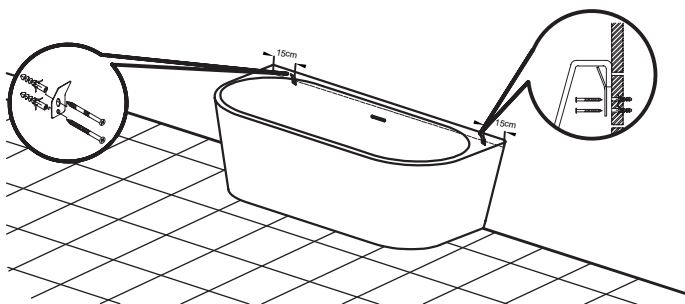

Installation Instructions TAN-310

Angelo D 1700 x 800 Twin-skinned Acrylic Bath

Step 1

Step 2

Step 3

Step 4

tissino

T 0345 582 8000
E info@tissino.co.uk
W tissino.co.uk