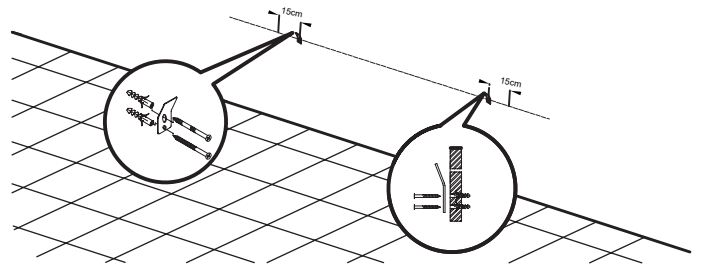

Installation Instructions TAN-310

Angelo D 1700 x 800 Twin-skinned Acrylic Bath

Step 1

Step 2

Step 3

Step 4

tissino

T 0345 582 8000
E info@tissino.co.uk
W tissino.co.uk