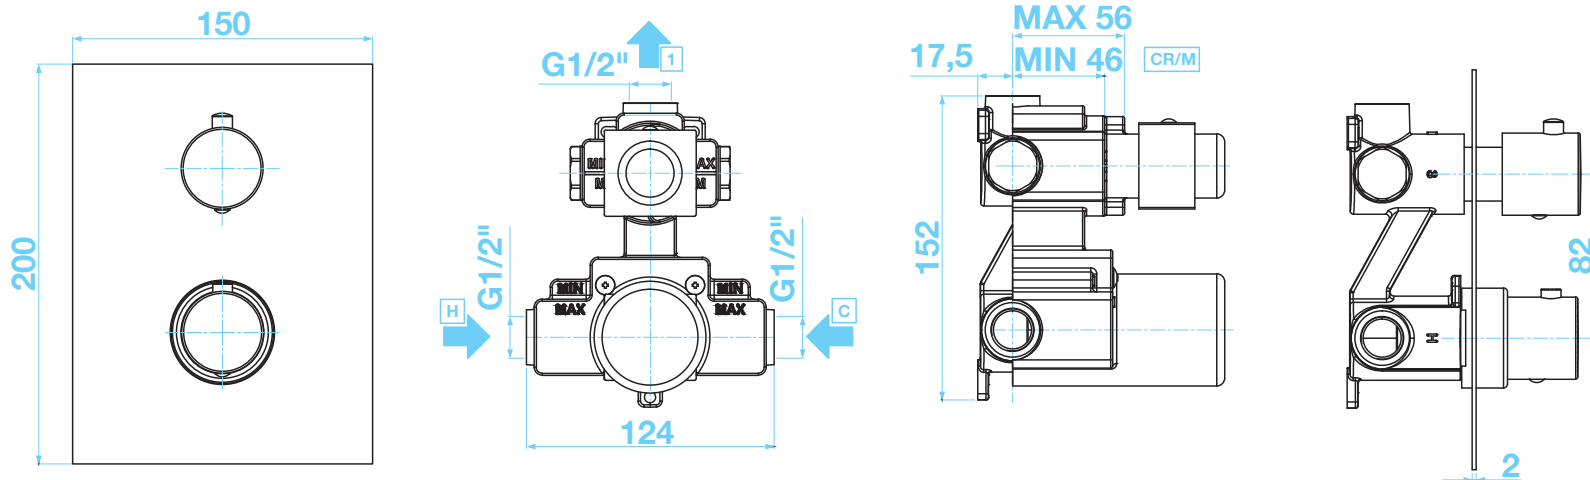

Parina Series

Dual handle thermostatic shower valve Round design - 1 Outlet

Chrome TPR-201
Matt Black TPR-201-MN

TISSINO

Designed to Inspire
Made to Experience

TISSINO

T 0345 582 8000
E info@tissino.co.uk
W tissino.co.uk