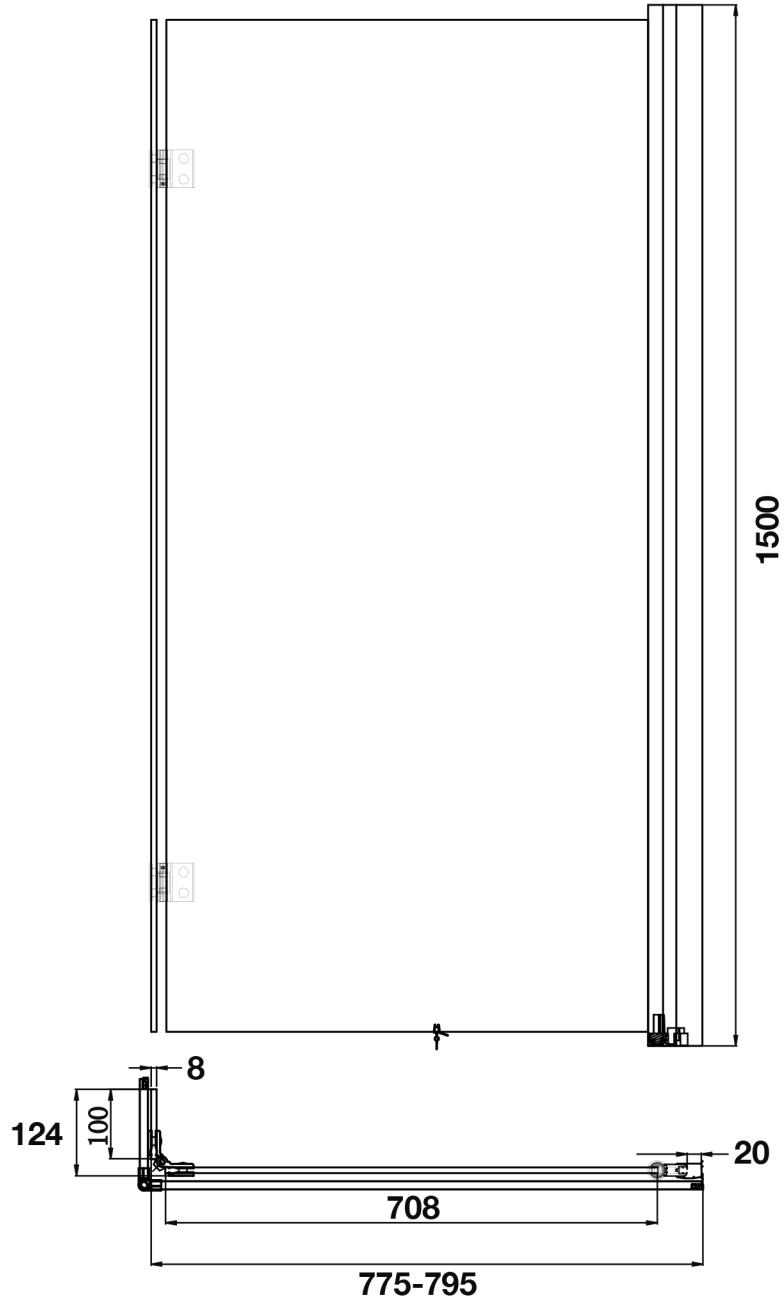

Messina Series

Hinged Shower Bath Screen

TMI-107-RH - Right Hand

tissino

Designed to Inspire
Made to Experience

tissino

T 0345 582 8000
E info@tissino.co.uk
W tissino.co.uk

2 Lyncastle Road
Appleton Thorn
Warrington WA4 4SN

We reserve the right to
change this information
without prior notice