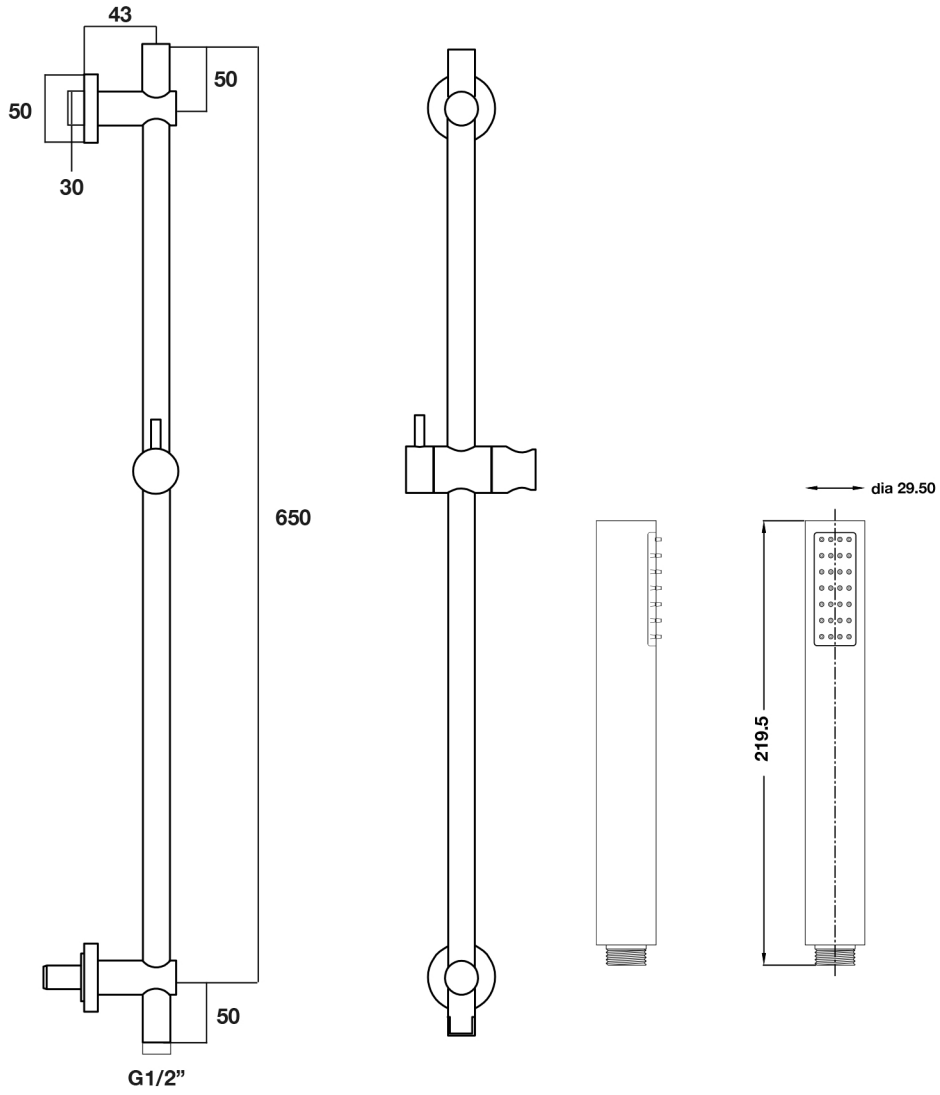

Mario Series

tissino

Designed to Inspire
Made to Experience

65cm slide rail kit with concealed outlet & minimalist head

tissino

T 0345 582 8000
E info@tissino.co.uk
W tissino.co.uk

2 Lyncastle Road
Appleton Thorn
Warrington WA4 4SN