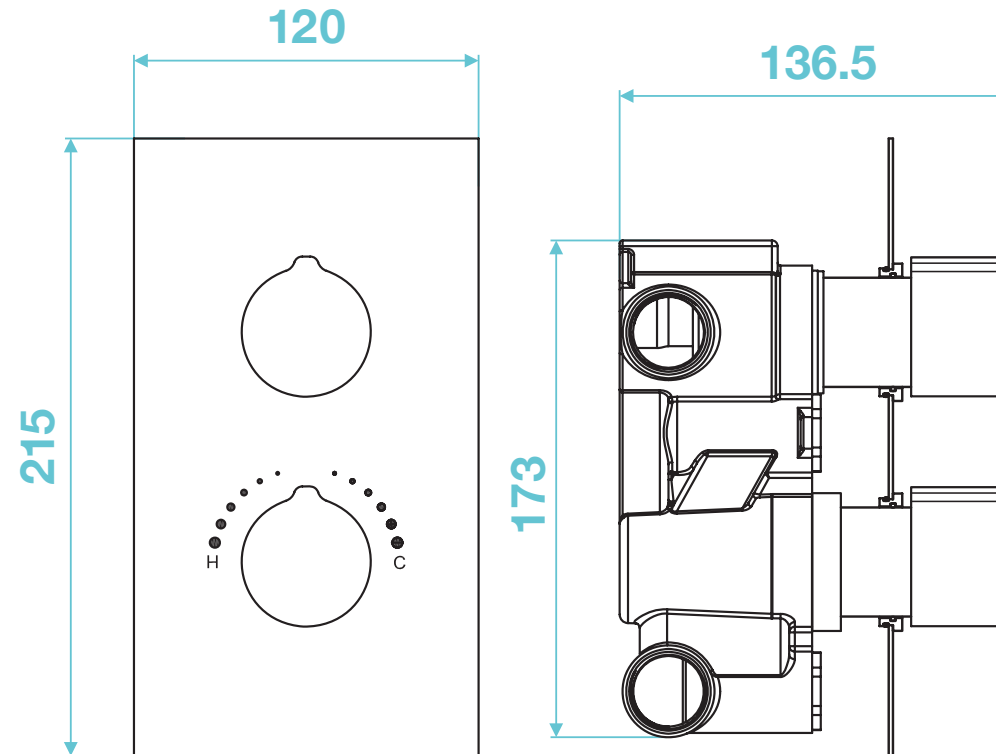

Mario Series

Duo handle thermostatic shower diverter valve - round

tissino

Designed to Inspire
Made to Experience

tissino

T 0345 582 8000
E info@tissino.co.uk
W tissino.co.uk

2 Lyncastle Road
Appleton Thorn
Warrington WA4 4SN