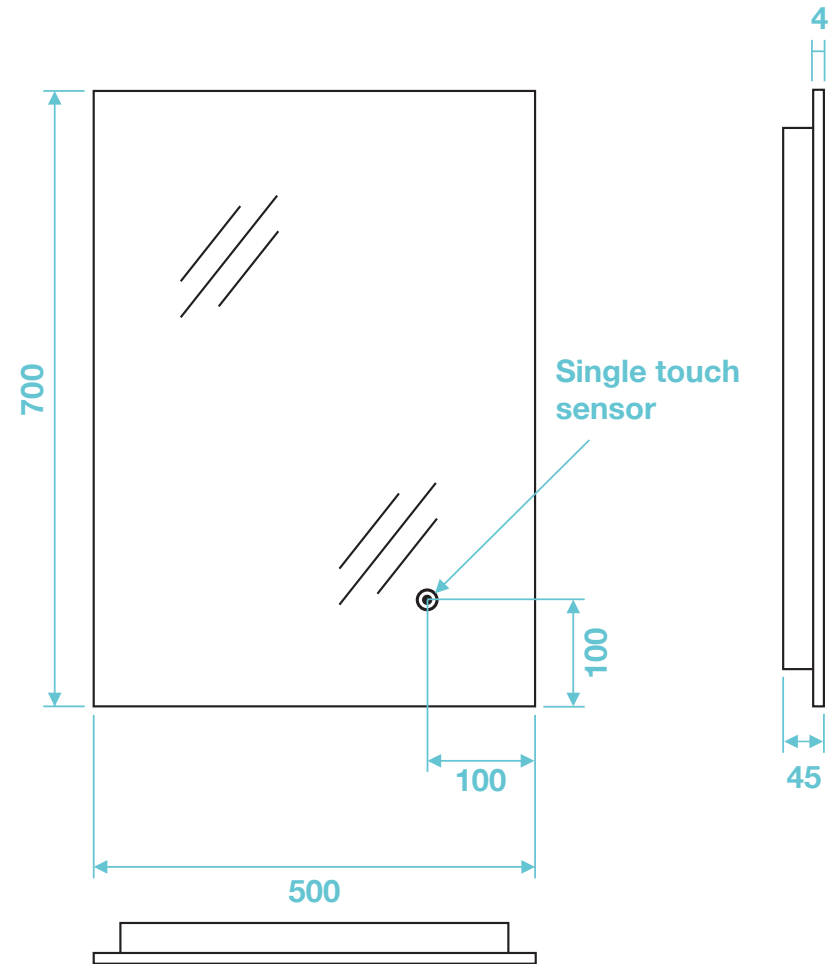

Lorenzo Series

Mirror LED Backlight & Touch Sensor

tissino

Designed to Inspire
Made to Experience

tissino

T 0345 582 8000
E info@tissino.co.uk
W tissino.co.uk

2 Lyncastle Road
Appleton Thorn
Warrington WA4 4SN