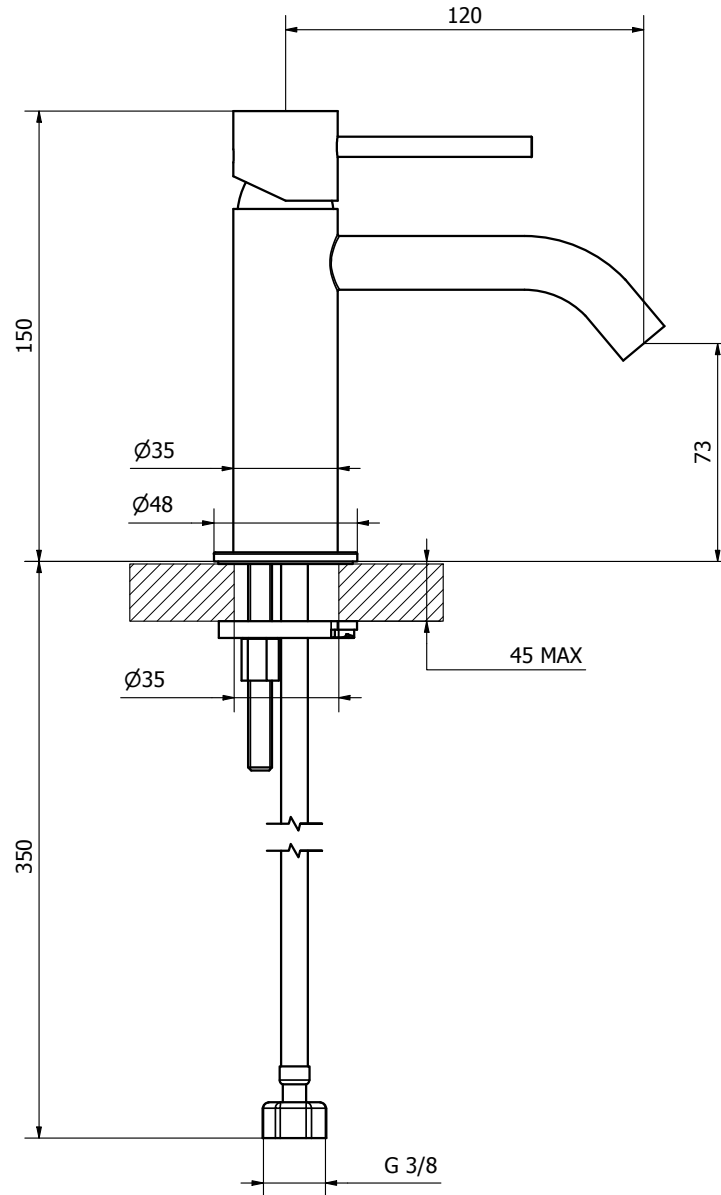

## Small Cloakroom Basin Mixer Tap

TLC-103-MN  
TLC-103-BB

Matt Black  
Brushed Brass