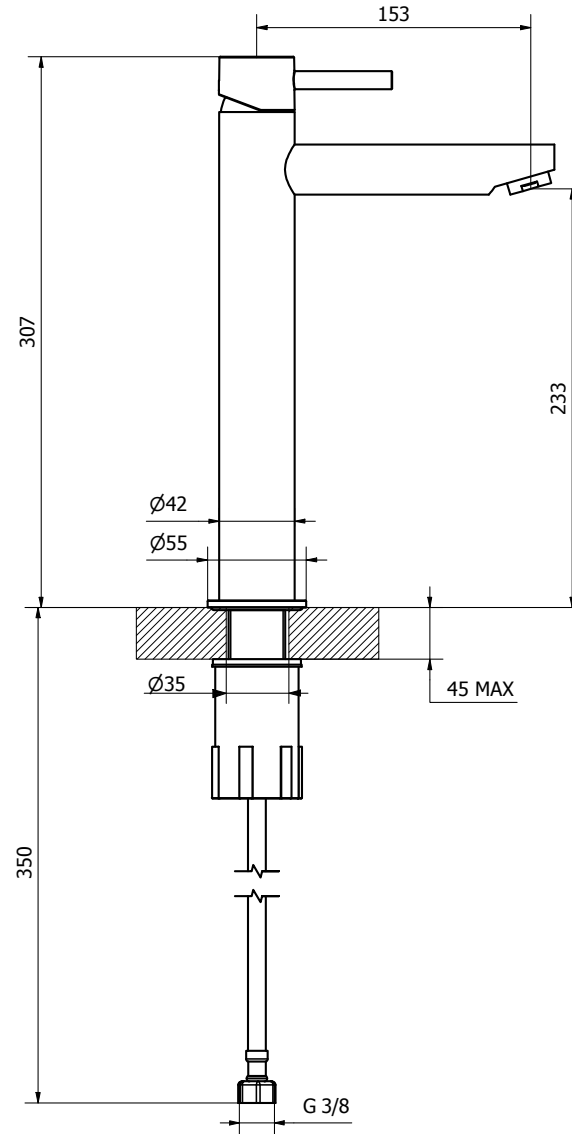

Lucia Series

High Spout Basin Mono Tap

TLC-102-MN
TLC-102-BB

Matt Black
Brushed Brass

TISSINO

Designed to Inspire
Made to Experience

TISSINO

T 0345 582 8000
E info@tissino.co.uk
W tissino.co.uk