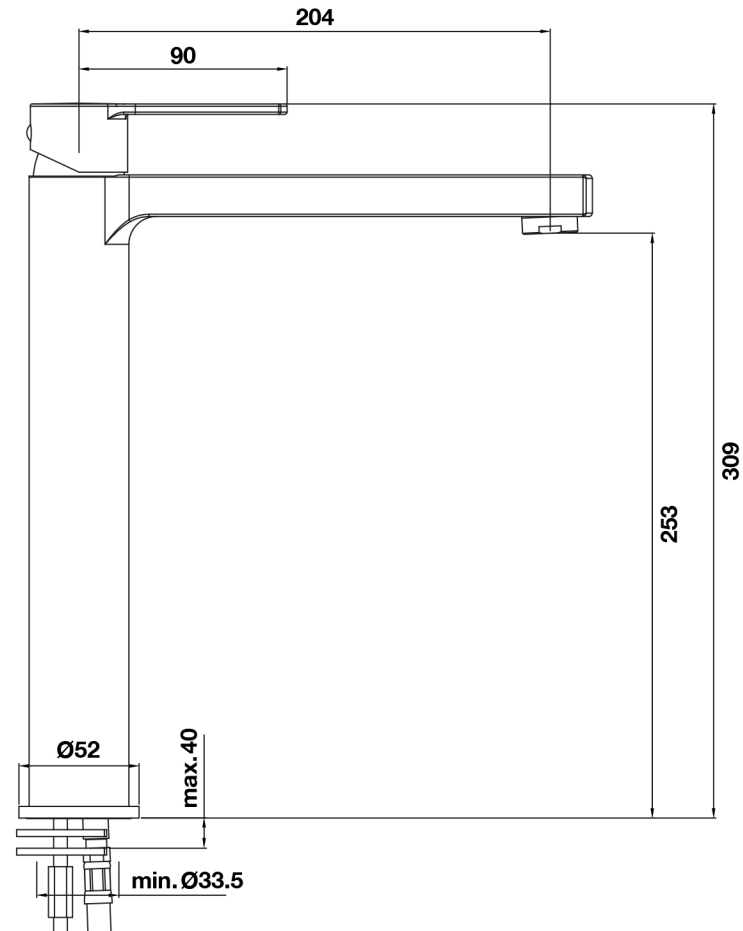

Bavera Series

High spout basin mono tap

tissino

Designed to Inspire
Made to Experience

tissino

T 0345 582 8000
E info@tissino.co.uk
W tissino.co.uk

2 Lyncastle Road
Appleton Thorn
Warrington WA4 4SN

We reserve the right to
change this information
without prior notice