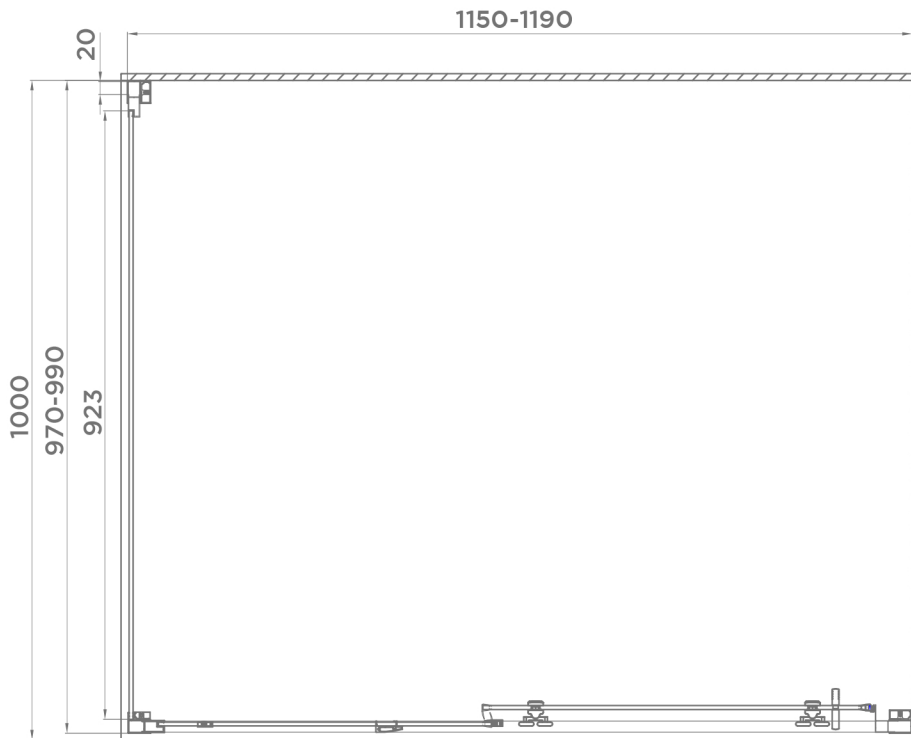

Rivelo Series

1000mm Side Panel

tissino

Designed to Inspire
Made to Experience

tissino

T 0345 582 8000
E info@tissino.co.uk
W tissino.co.uk

2 Lyncastle Road
Appleton Thorn
Warrington WA4 4SN

We reserve the right to
change this information
without prior notice