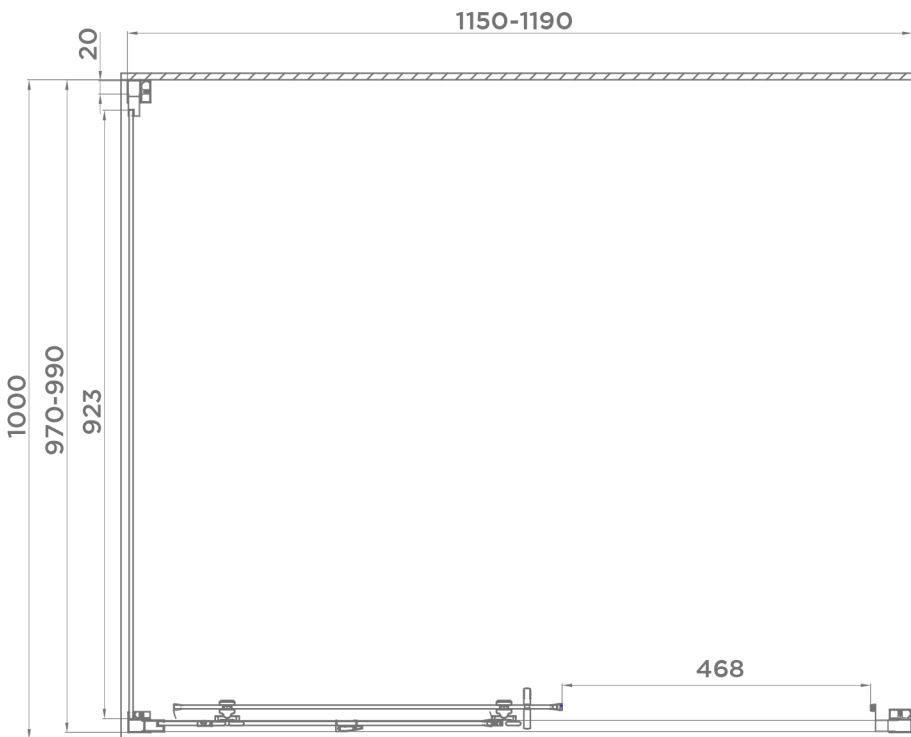

Rivelo Series

1000mm Side Panel

tissino

Designed to Inspire
Made to Experience

tissino

T 0345 582 8000
E info@tissino.co.uk
W tissino.co.uk

2 Lyncastle Road
Appleton Thorn
Warrington WA4 4SN

We reserve the right to
change this information
without prior notice