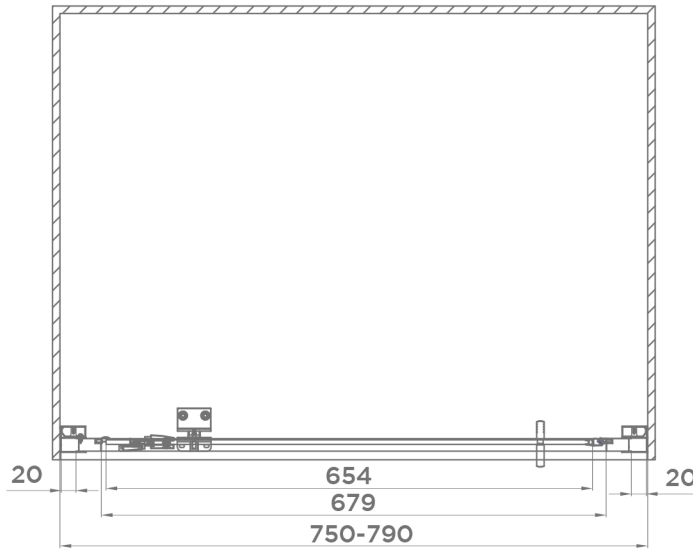

Rivelo Series

800mm Pivot Door

tissino

Designed to Inspire
Made to Experience

tissino

T 0345 582 8000
E info@tissino.co.uk
W tissino.co.uk

2 Lyncastle Road
Appleton Thorn
Warrington WA4 4SN

We reserve the right to
change this information
without prior notice