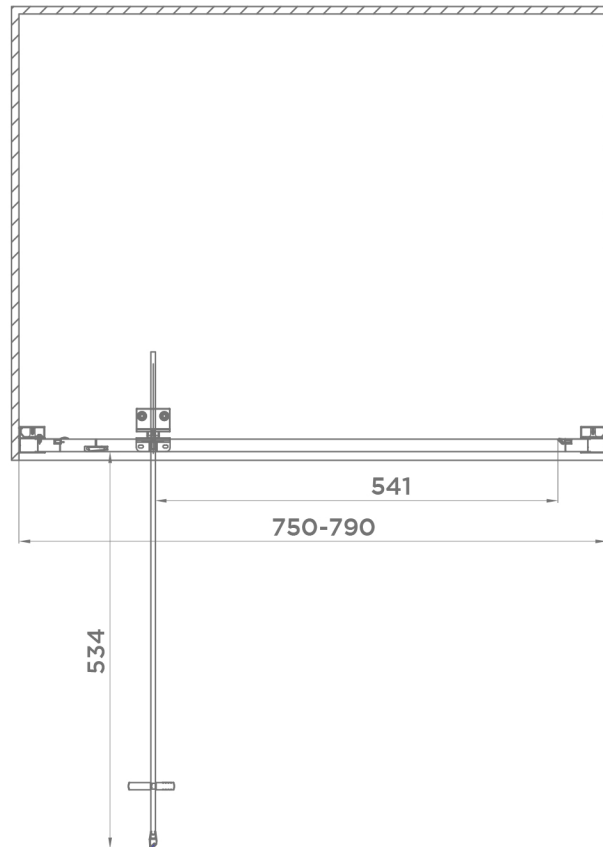

Rivelo Series

800mm Pivot Door

tissino

Designed to Inspire
Made to Experience

tissino

T 0345 582 8000
E info@tissino.co.uk
W tissino.co.uk

2 Lyncastle Road
Appleton Thorn
Warrington WA4 4SN

We reserve the right to
change this information
without prior notice