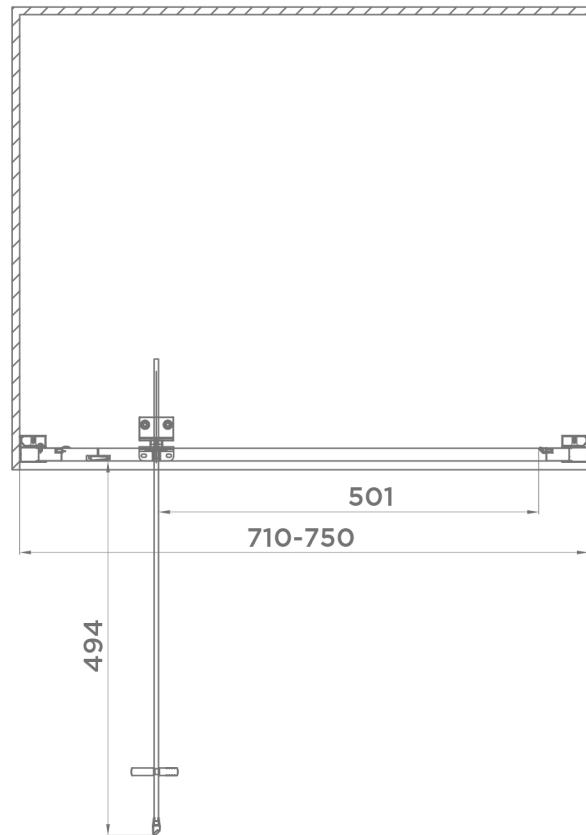

Rivelo Series

760mm Pivot Door

tissino

Designed to Inspire
Made to Experience

tissino

T 0345 582 8000
E info@tissino.co.uk
W tissino.co.uk

2 Lyncastle Road
Appleton Thorn
Warrington WA4 4SN

We reserve the right to
change this information
without prior notice