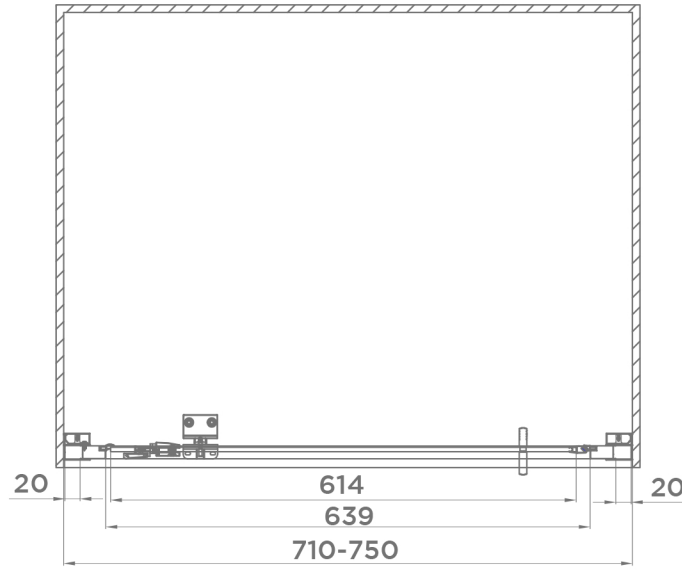

Rivelo Series

760mm Pivot Door

tissino

Designed to Inspire
Made to Experience

tissino

T 0345 582 8000
E info@tissino.co.uk
W tissino.co.uk

2 Lyncastle Road
Appleton Thorn
Warrington WA4 4SN

We reserve the right to
change this information
without prior notice