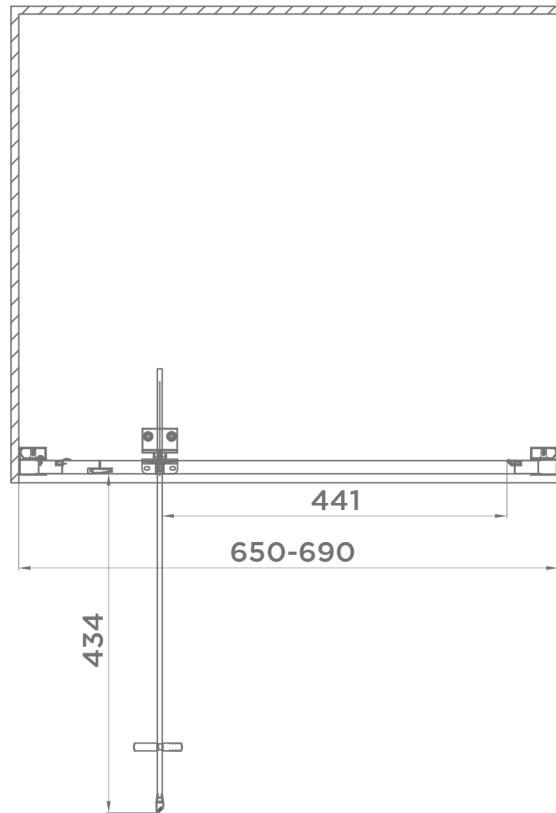

Rivelo Series

700mm Pivot Door

tissino

Designed to Inspire
Made to Experience

tissino

T 0345 582 8000
E info@tissino.co.uk
W tissino.co.uk

2 Lyncastle Road
Appleton Thorn
Warrington WA4 4SN

We reserve the right to
change this information
without prior notice