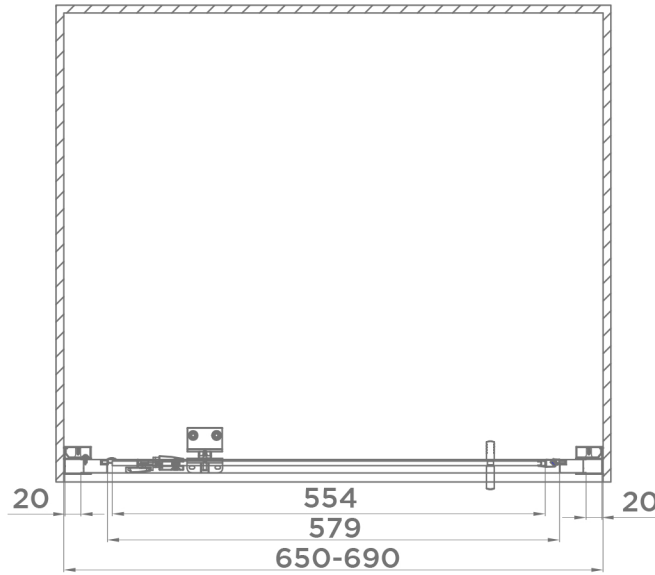

Rivelo Series

700mm Pivot Door

tissino

Designed to Inspire
Made to Experience

tissino

T 0345 582 8000
E info@tissino.co.uk
W tissino.co.uk

2 Lyncastle Road
Appleton Thorn
Warrington WA4 4SN

We reserve the right to
change this information
without prior notice