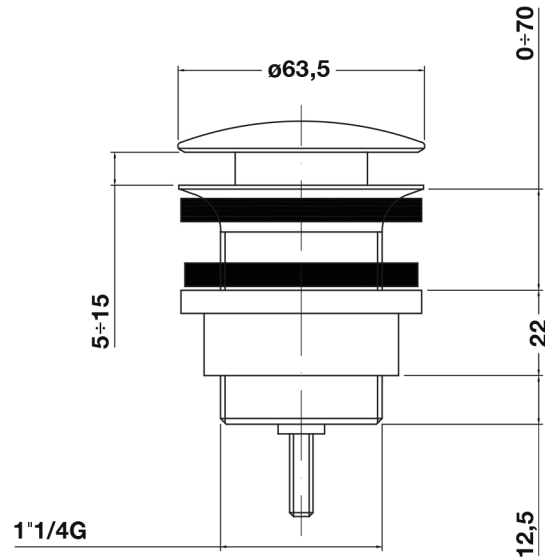

Parina Series

Basin Push Waste

Brushed Black Chrome TPR-105-BBC
Black Chrome - TPR-105-BC
Brushed Honey Gold - TPR-105-BHG
Chrome - TPR-105-CP
Honey Gold - TPR-105-HG
Matt Black - TPR-105-MN
Rose Gold - TPR-105-RG
Steel Finish - TPR-105-SF
White Gold - TPR-105-WG