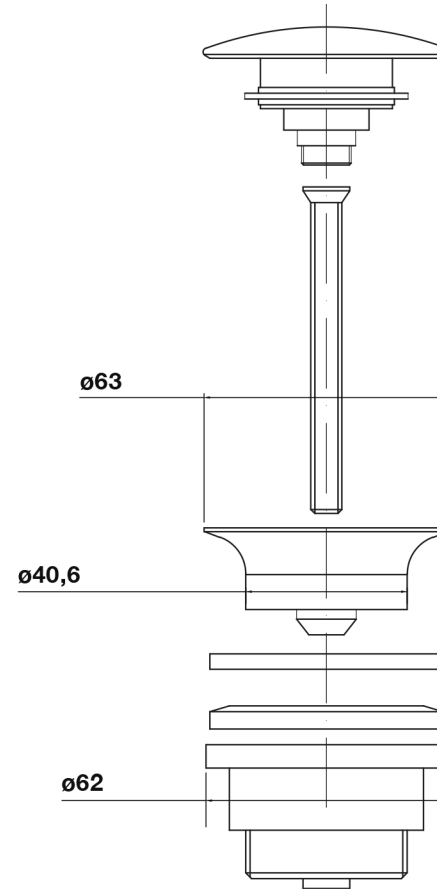

Parina Series

Basin Push Waste

Brushed Black Chrome TPR-105-BBC
Black Chrome - TPR-105-BC
Brushed Honey Gold - TPR-105-BHG
Chrome - TPR-105-CP
Honey Gold - TPR-105-HG
Matt Black - TPR-105-MN
Rose Gold - TPR-105-RG
Steel Finish - TPR-105-SF
White Gold - TPR-105-WG