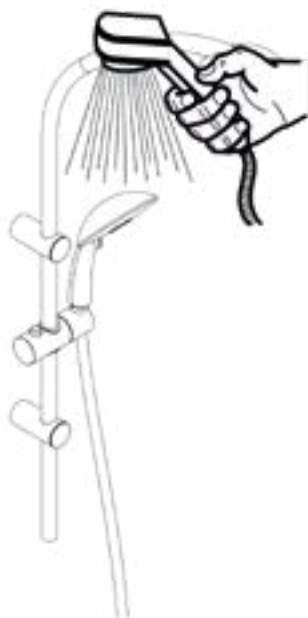

TEVIM
1219

Installation Manual

Elvo Slide Rail Mono Function Head

Elvo Brassware
Parina Rubineti

Chrome
TEV-303-CP

Matt Black
TEV-303-MN

TISSINO

Designed to Inspire
Made to Experience

1

b

a

A Working

B

Service

tissino

Designed to Inspire
Made to Experience