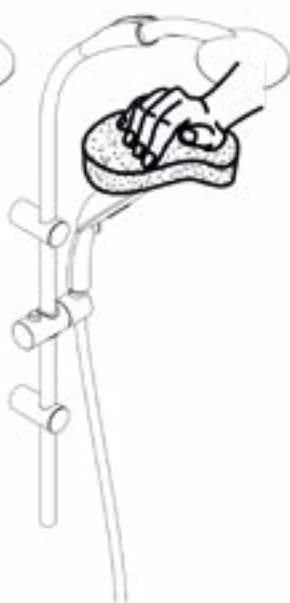

TEVIM
1219

Installation Manual

Elvo Slide Rail Mono Function Head

Elvo Brassware
Parina Rubineti

Chrome
TEV-303-CP

Matt Black
TEV-303-MN

TISSINO

Designed to Inspire
Made to Experience

1

b

a

A Working

B

Service

tissino

Designed to Inspire
Made to Experience