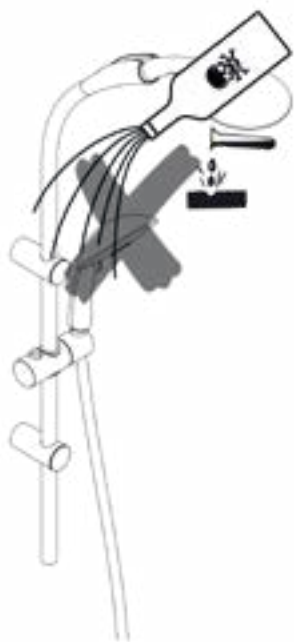

TEVIM
1219

Installation Manual

Elvo Slide Rail Mono Function Head

Elvo Brassware
Parina Rubineti

Chrome
TEV-303-CP

Matt Black
TEV-303-MN

TISSINO

Designed to Inspire
Made to Experience

1

b

a

A Working

B

Service

tissino

Designed to Inspire
Made to Experience