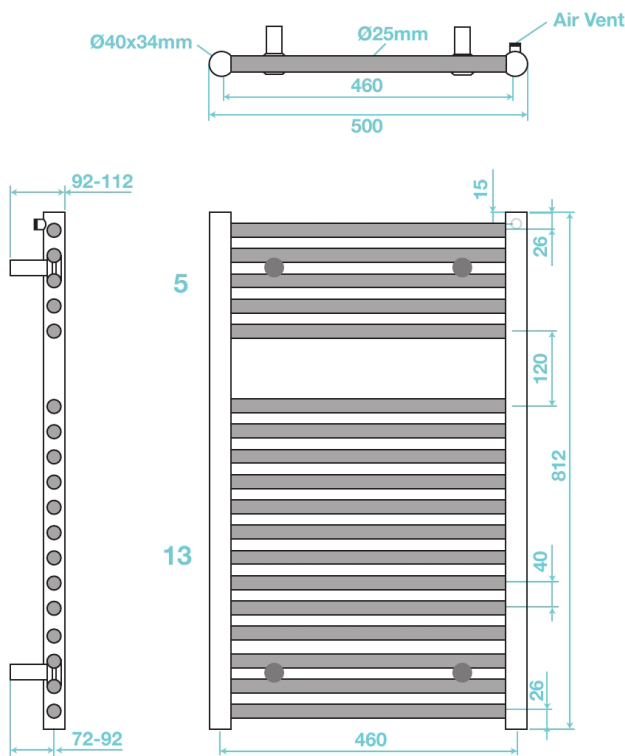

## Hugo2 Towel Radiator 812 x 500

Colour	Anthracite	Arabica	Mont Blanc	Lusso Grey	Chrome	Gloss White
Radiator	THU-102-AN	THU-102-AR	THU-102-MB	THU-102-LG	THU-102-CP	THU-102-WH
Electric - standard	THU-702-AN	THU-702-AR	THU-702-MB	THU-702-LG	THU-702-CP	THU-702-WH
Electric - temp. regulating	THU-602-AN	THU-602-AR	THU-602-MB	THU-602-LG	THU-602-CP	THU-602-WH
BTU Output	1941	1941	1941	1941	1263	1941
Watts Output	569	569	569	569	370	569

### Description

Four wall brackets included (solid metal) which are colour matched to the finish of the rail. Can be used for central heating, dual fuel or all electric options. Also features a colour matched brass bleed valve that doesn't require radiator key for operation.

### C/C Tappings

460mm width and approx. 70mm from the wall

*We reserve the right to change this information without prior notice*