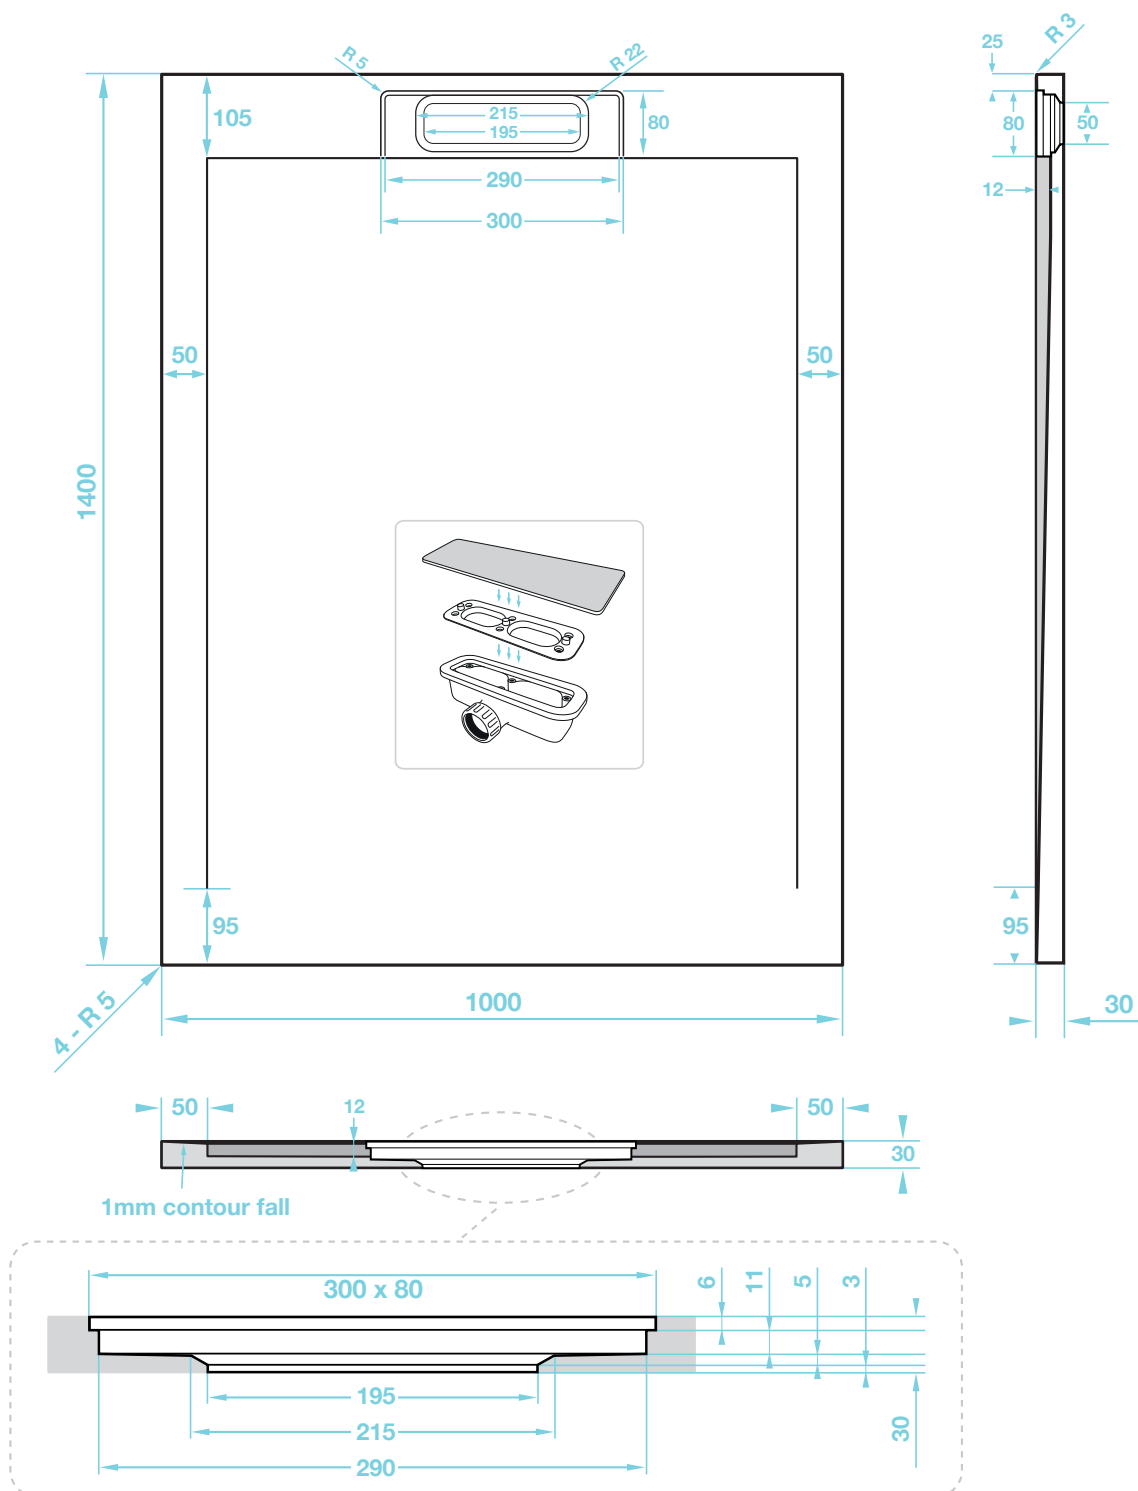

Giorgio Lux Series

Rectangle Shower Tray 1400 x 100mm

tissino

Designed to Inspire
Made to Experience

tissino

T 0345 582 8000
E info@tissino.co.uk
W tissino.co.uk

2 Lyncastle Road
Appleton Thorn
Warrington WA4 4SN

We reserve the right to
change this information
without prior notice