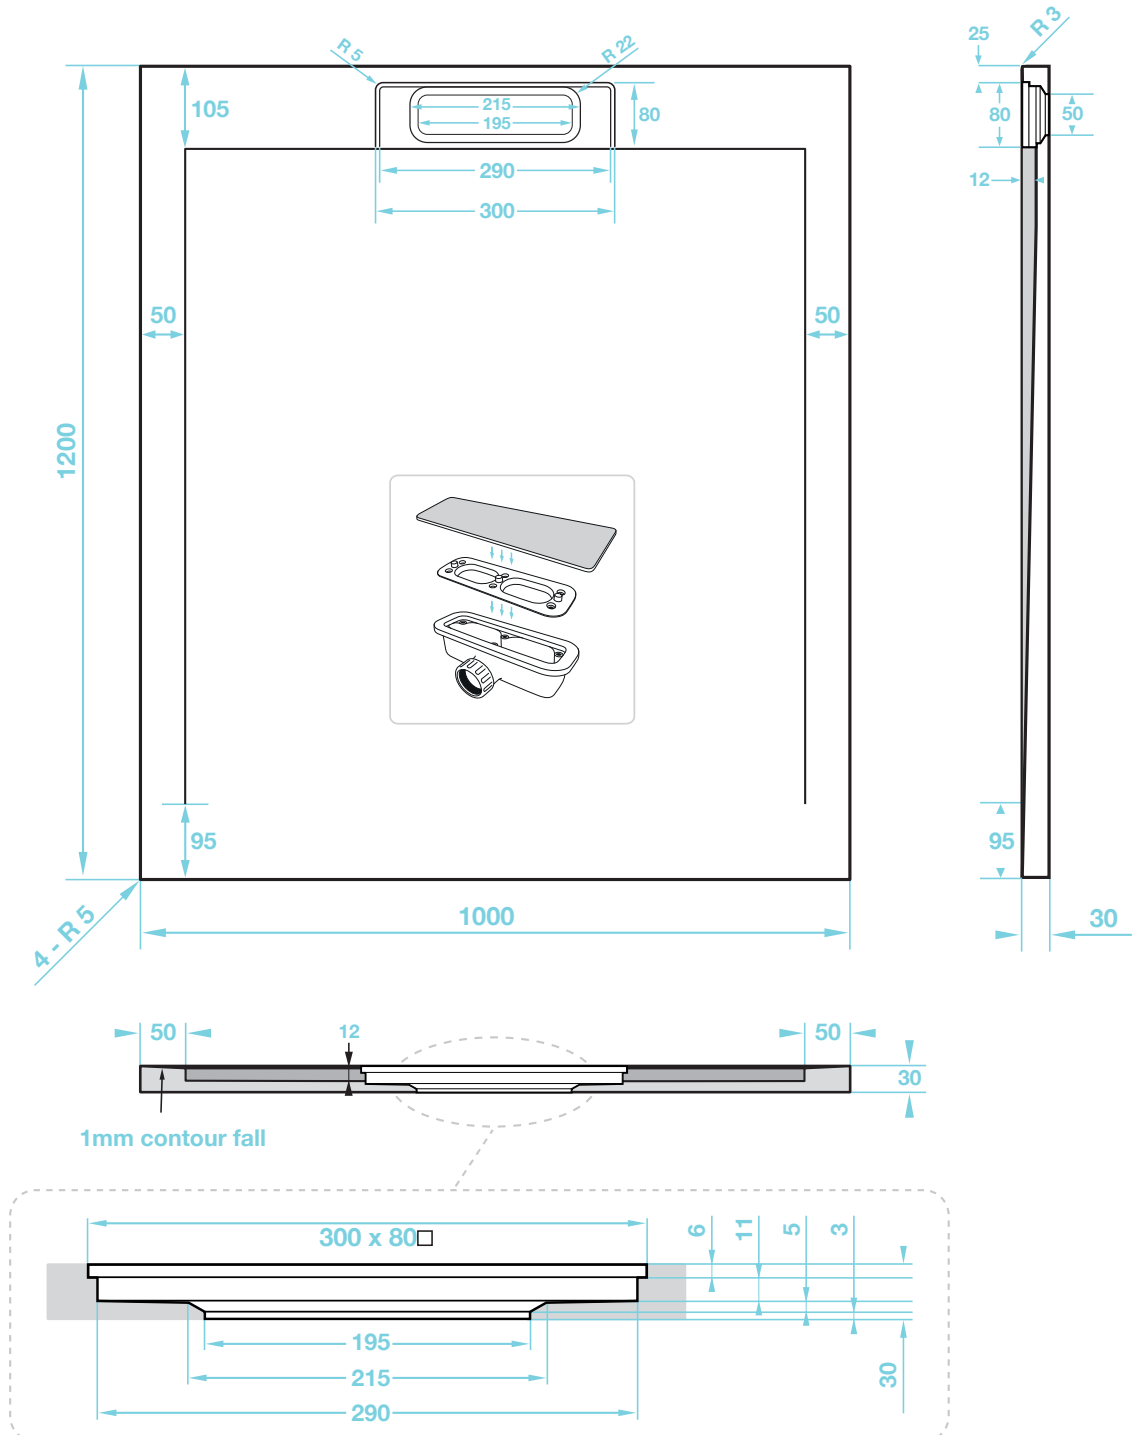

Giorgio Lux Series

Rectangle Shower Tray 1200 x 1000mm

tissino

Designed to Inspire
Made to Experience

tissino

T 0345 582 8000
E info@tissino.co.uk
W tissino.co.uk

2 Lyncastle Road
Appleton Thorn
Warrington WA4 4SN

We reserve the right to
change this information
without prior notice