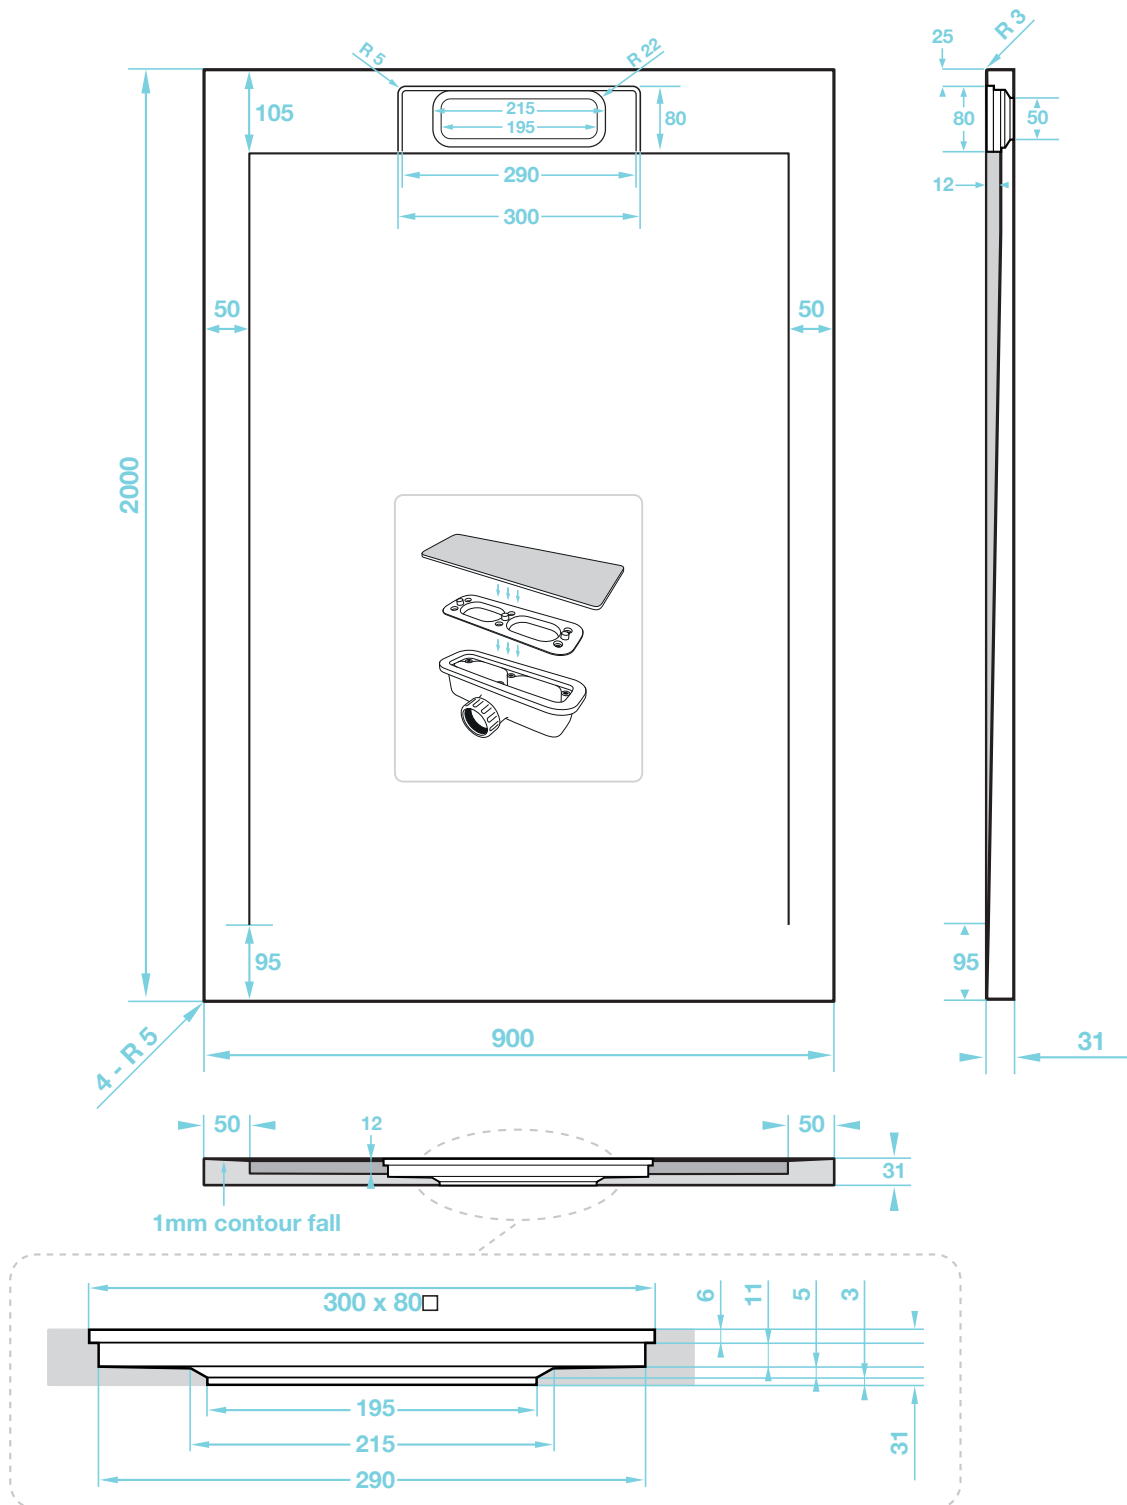

Giorgio Lux Series

Rectangle Shower Tray 2000 x 900mm

tissino

Designed to Inspire
Made to Experience

tissino

T 0345 582 8000
E info@tissino.co.uk
W tissino.co.uk

2 Lyncastle Road
Appleton Thorn
Warrington WA4 4SN