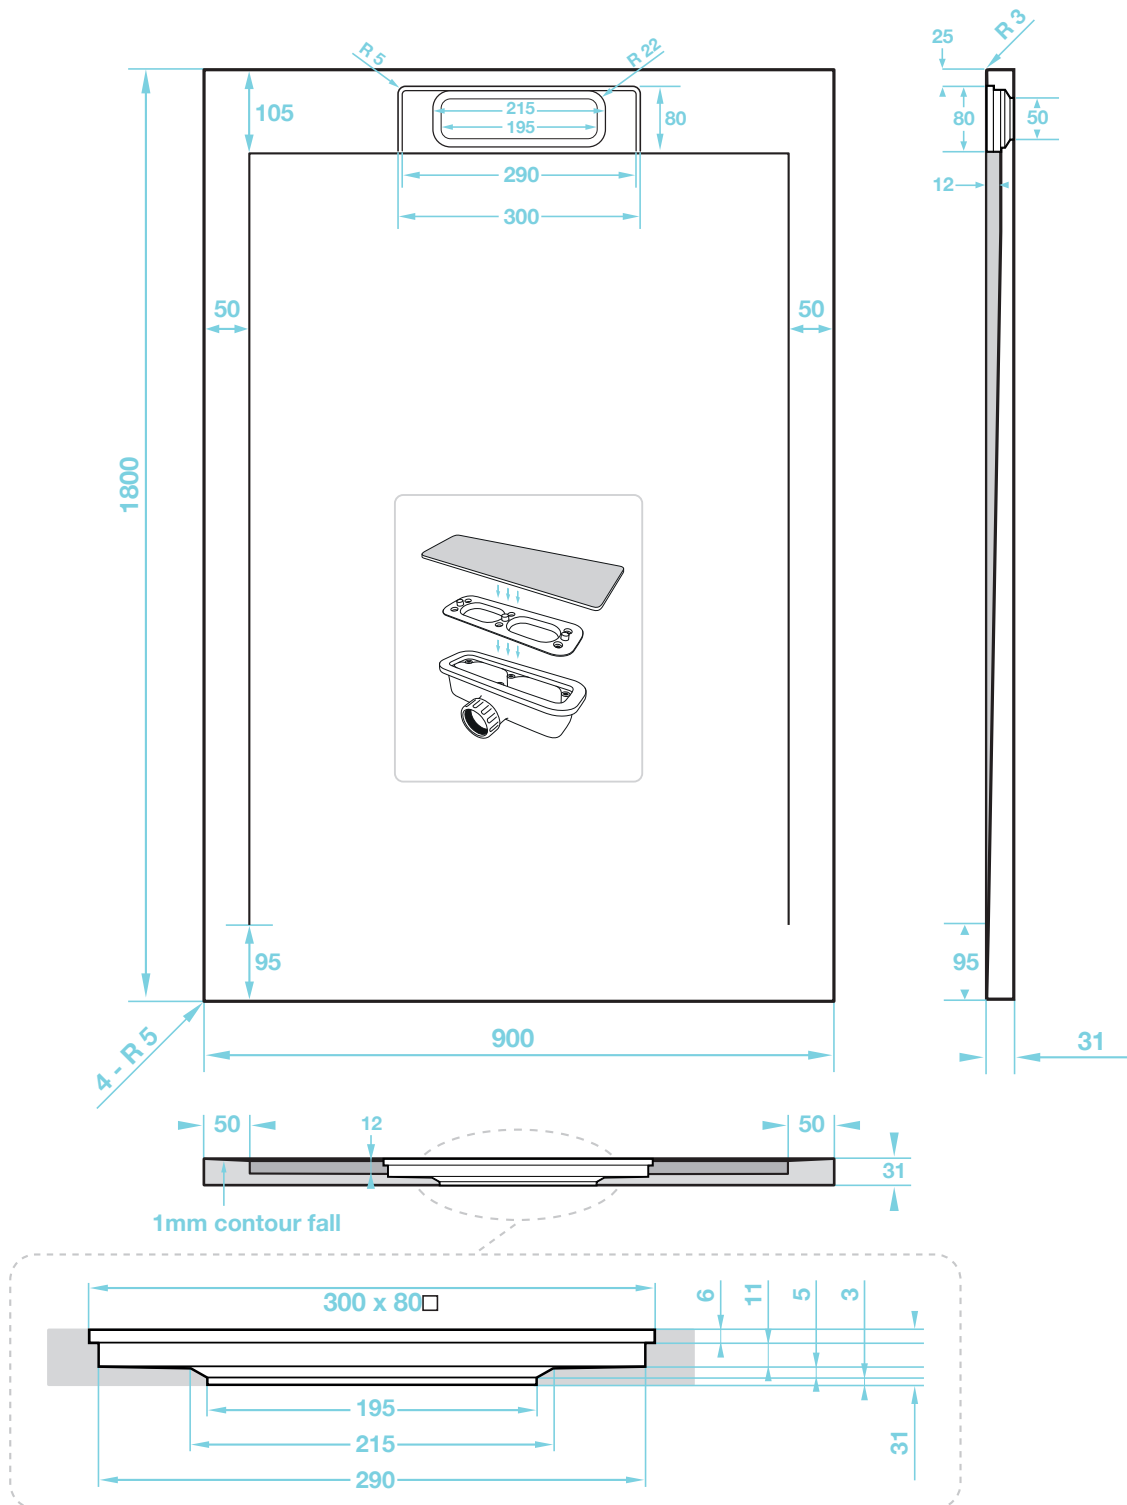

Giorgio Lux Series

Rectangle Shower Tray 1800 x 900mm

tissino

Designed to Inspire
Made to Experience

tissino

T 0345 582 8000
E info@tissino.co.uk
W tissino.co.uk

2 Lyncastle Road
Appleton Thorn
Warrington WA4 4SN