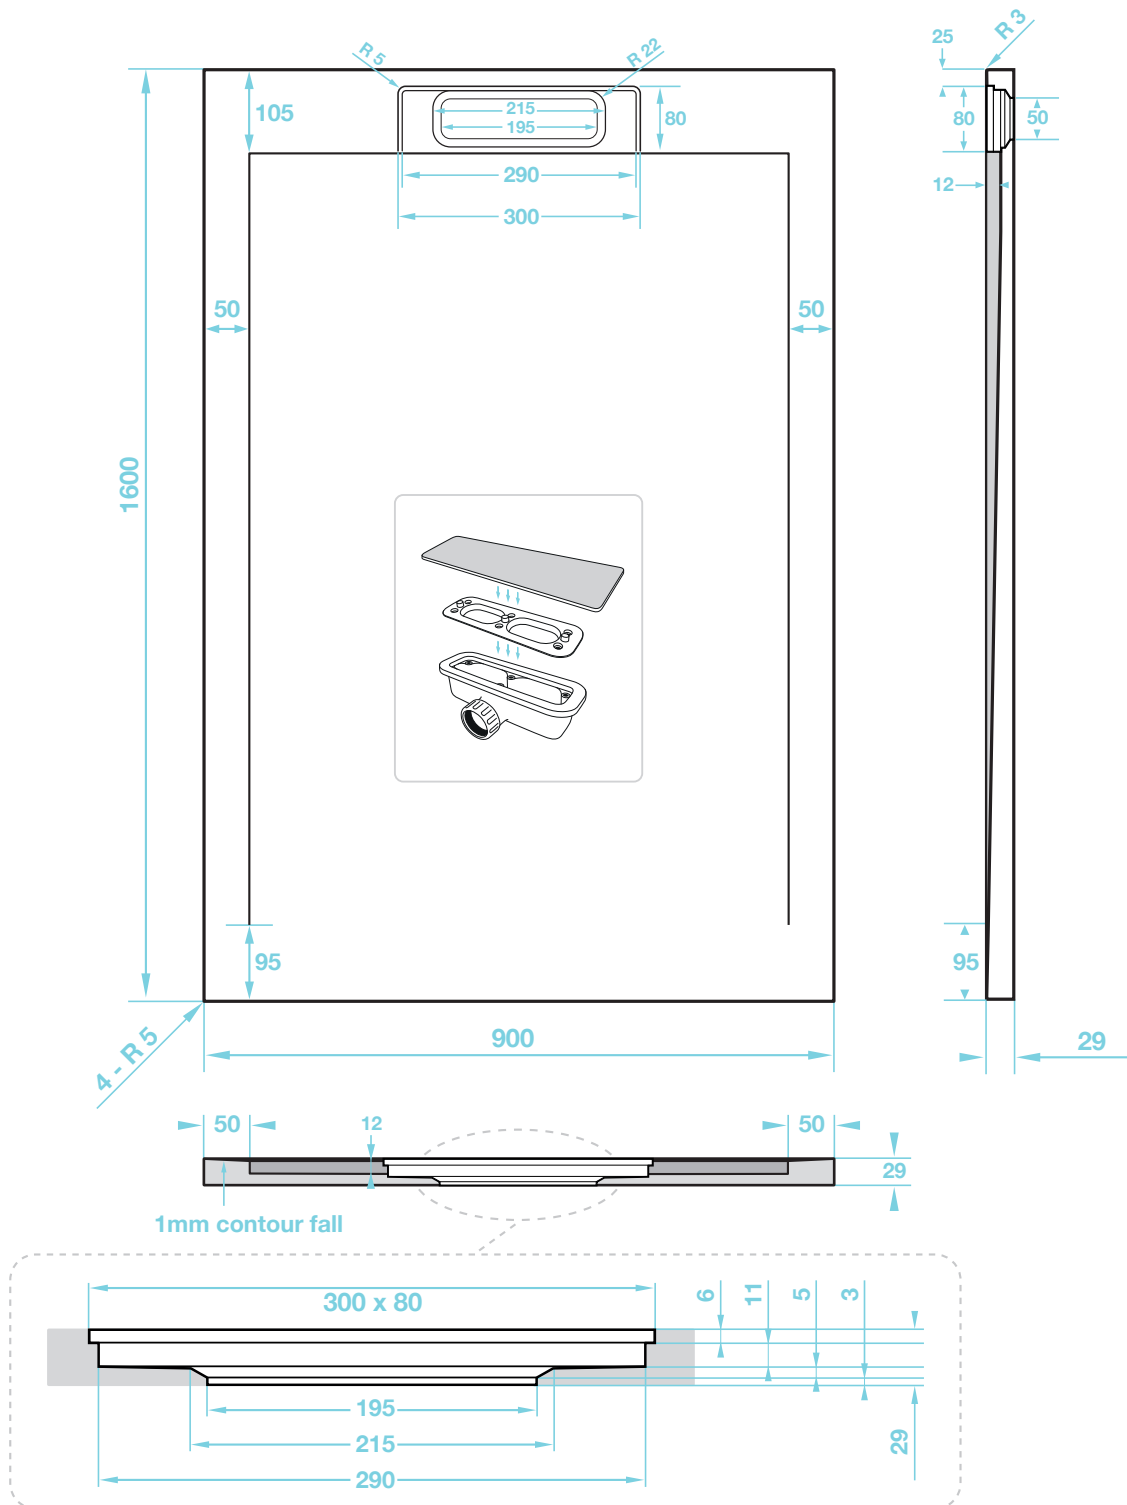

Giorgio Lux Series

Rectangle Shower Tray 1600 x 900mm

tissino

Designed to Inspire
Made to Experience

tissino

T 0345 582 8000
E info@tissino.co.uk
W tissino.co.uk

2 Lyncastle Road
Appleton Thorn
Warrington WA4 4SN