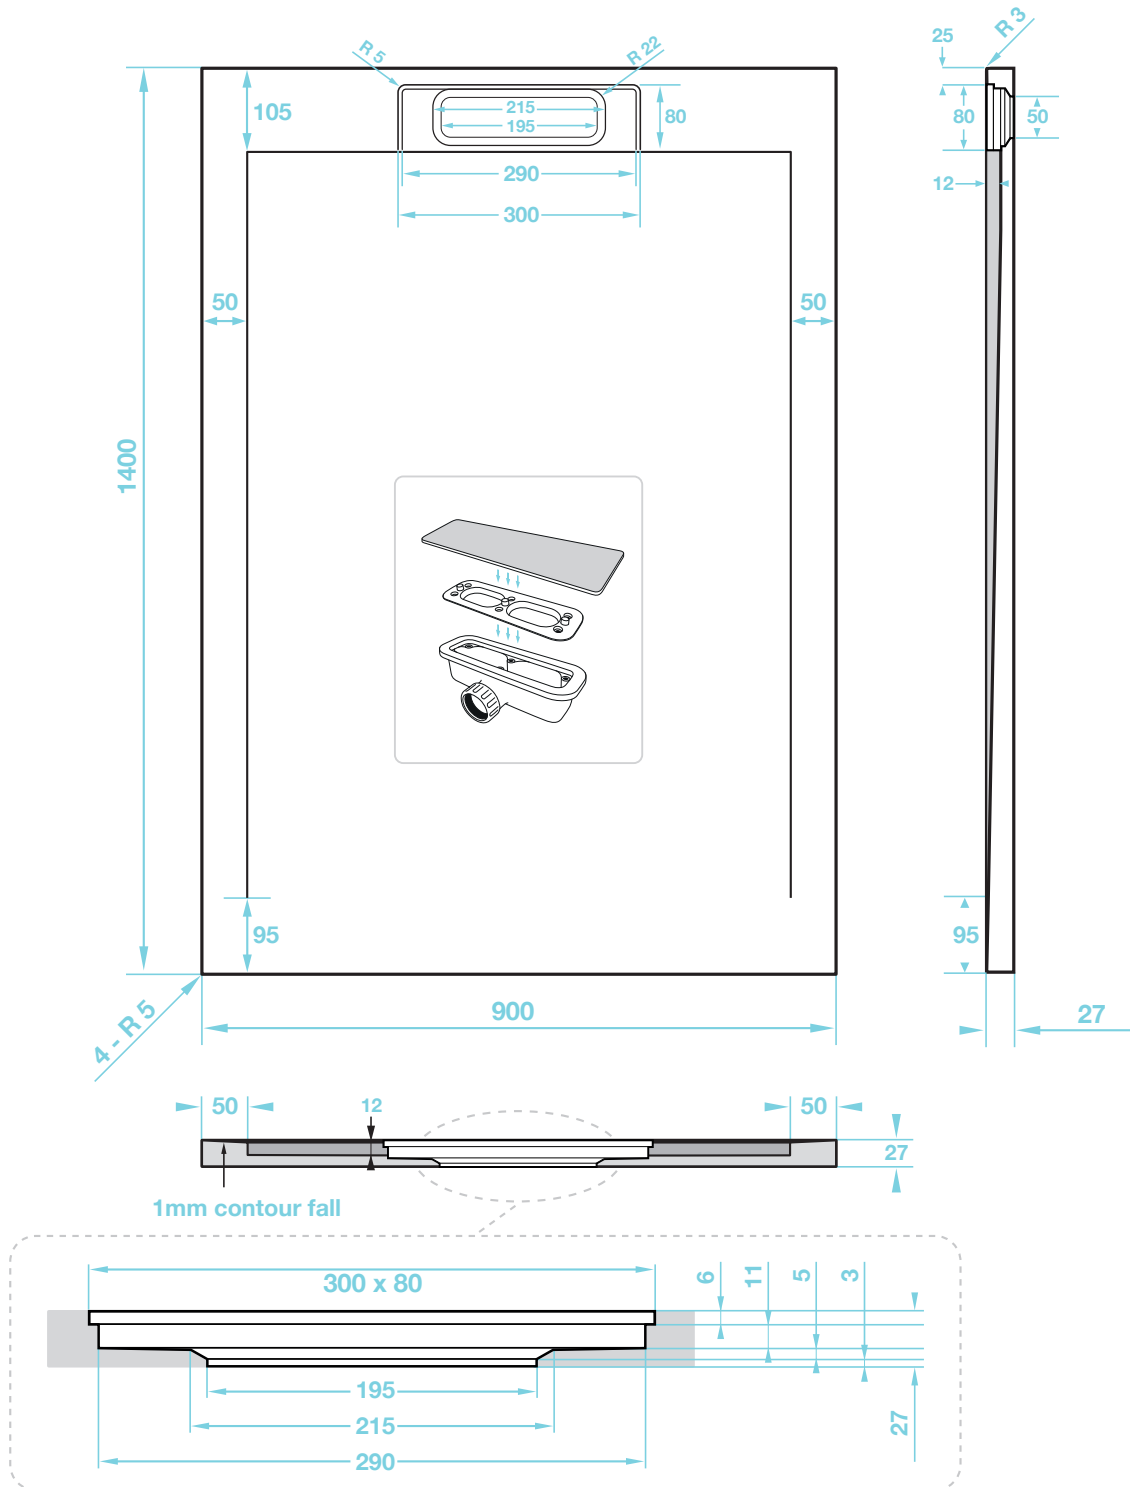

Giorgio Lux Series

Rectangle Shower Tray 1400 x 900mm

tissino

Designed to Inspire
Made to Experience

tissino

T 0345 582 8000
E info@tissino.co.uk
W tissino.co.uk

2 Lyncastle Road
Appleton Thorn
Warrington WA4 4SN