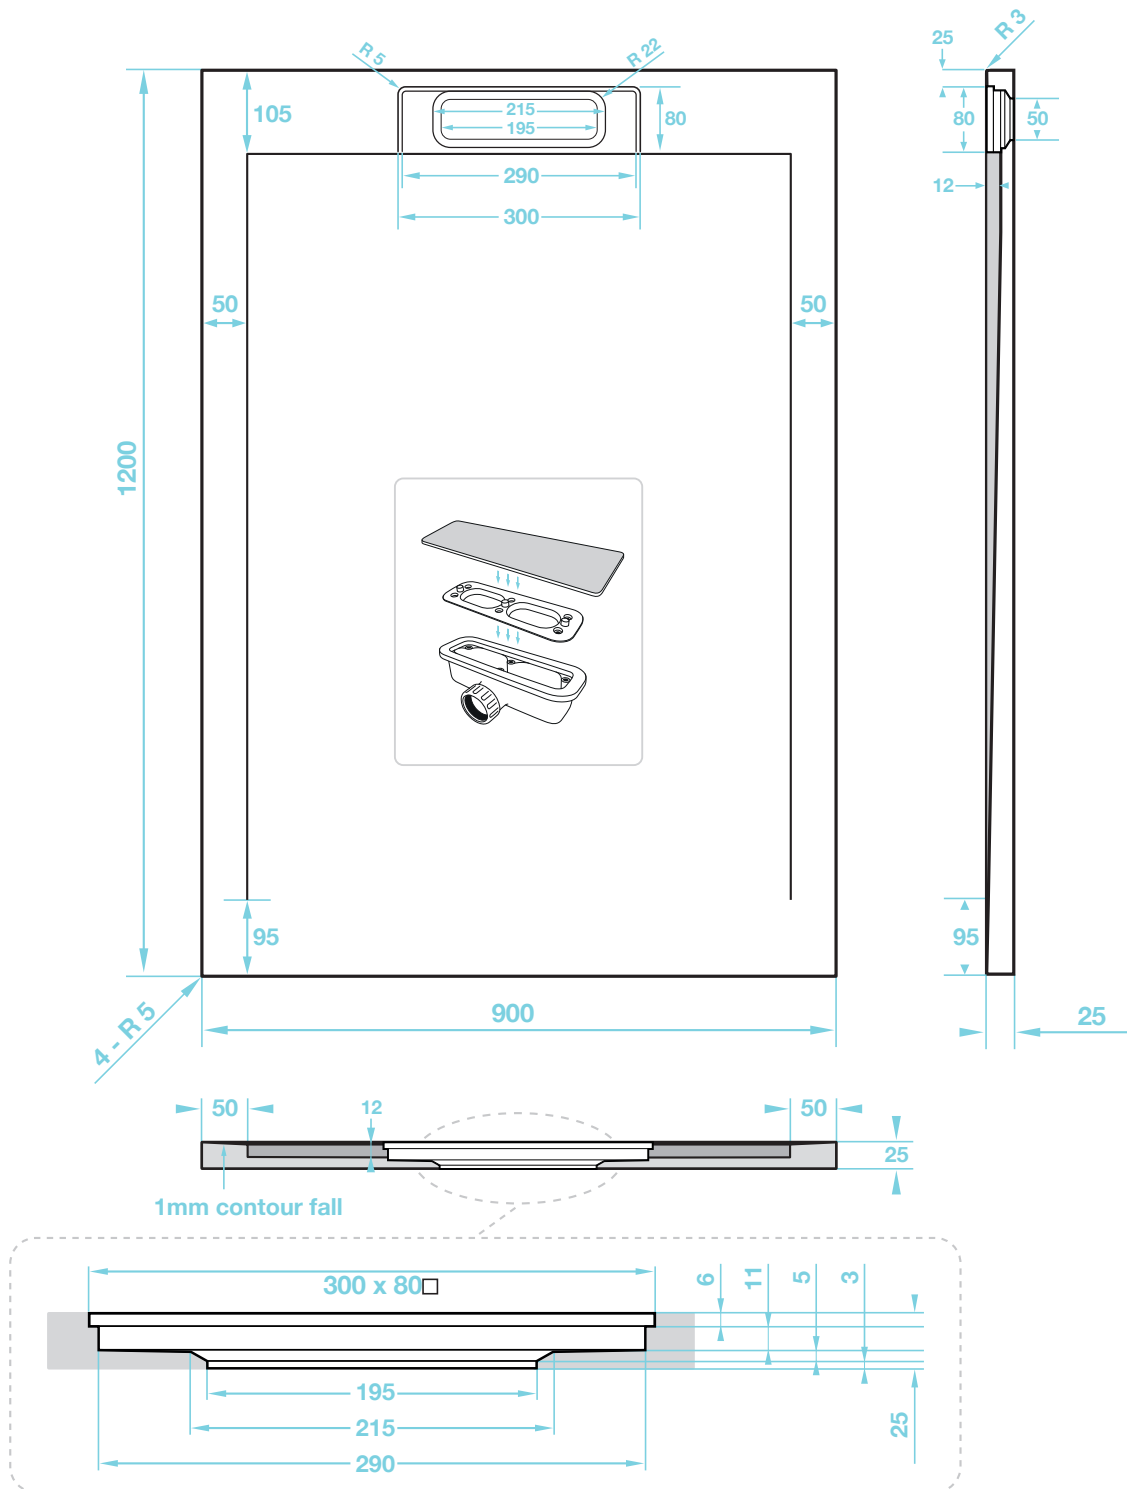

Giorgio Lux Series

Rectangle Shower Tray 1200 x 900mm

tissino

Designed to Inspire
Made to Experience

tissino

T 0345 582 8000
E info@tissino.co.uk
W tissino.co.uk

2 Lyncastle Road
Appleton Thorn
Warrington WA4 4SN

We reserve the right to
change this information
without prior notice