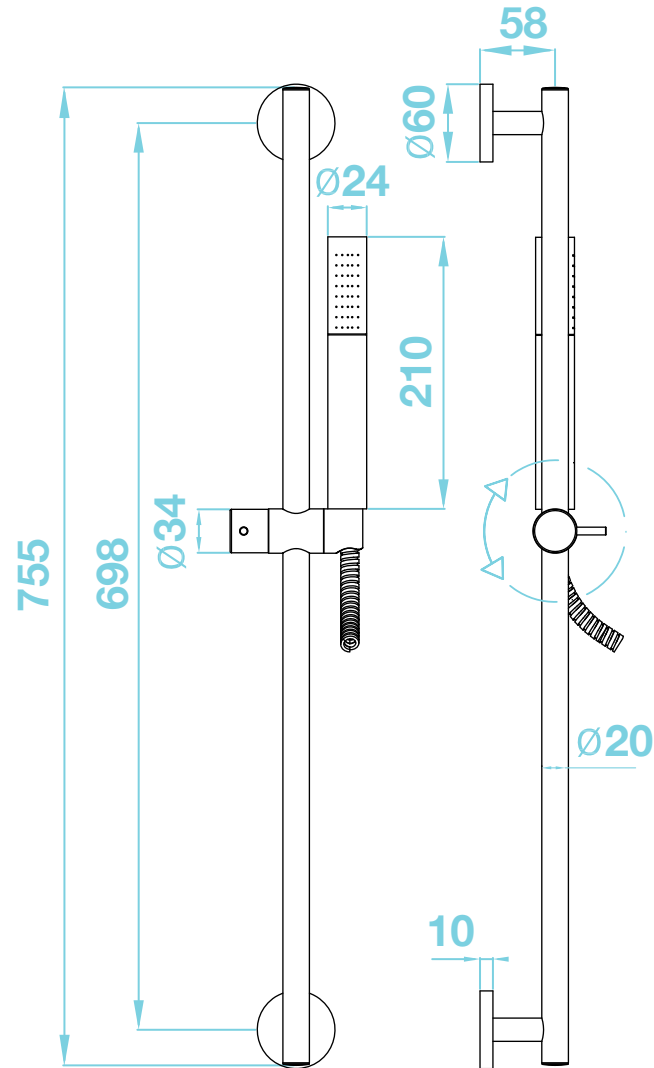

Parina Series

Slide Rail Kit

Chrome TPR-501-CP
Matt Black TPR-501-MN

TISSINO

Designed to Inspire
Made to Experience

TISSINO

T 0345 582 8000
E info@tissino.co.uk
W tissino.co.uk

2 Lyncastle Road
Appleton Thorn
Warrington WA4 4SN

We reserve the right to
change this information
without prior notice