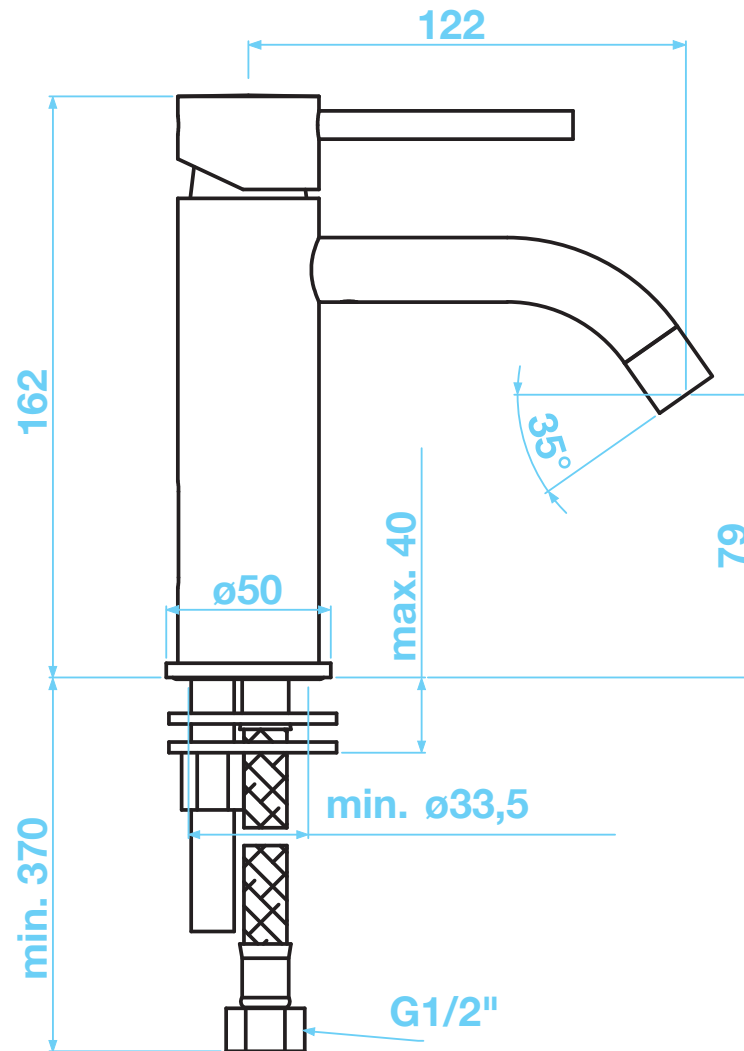

Parina Series

Basin Mono Tap

- Brushed Black Chrome - TPR-101-BBC
- Black Chrome - TPR-101-BC
- Brushed Honey Gold - TPR-101-BHG
- Chrome - TPR-101-CP
- Honey Gold - TPR-101-HG
- Matt Black - TPR-101-MN
- Rose Gold - TPR-101-RG
- Steel Finish - TPR-101-SF
- White Gold - TPR-101-WG

TISSINO

Designed to Inspire
Made to Experience

TISSINO

T 0345 582 8000
E info@tissino.co.uk
W tissino.co.uk

2 Lyncastle Road
Appleton Thorn
Warrington WA4 4SN

We reserve the right to
change this information
without prior notice